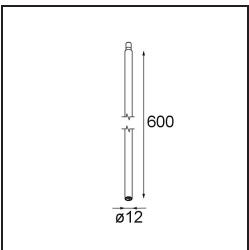

13242509 Stick Modupoint 600 White Structure
13242532 Stick Modupoint 600 Black Structure