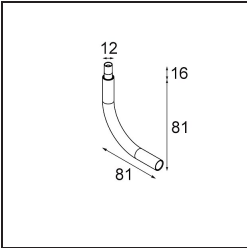

13242209 Stick Modupoint Curved 90° White Structure
13242232 Stick Modupoint Curved 90° Black Structure