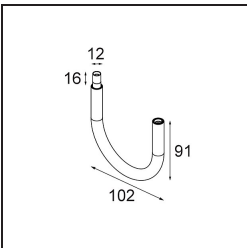

13242309 Stick Modupoint Curved 180° White Structure
13242332 Stick Modupoint Curved 180° Black Structure