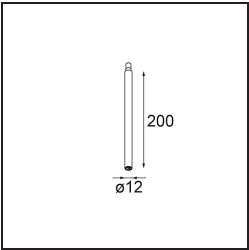

13240109 Stick Modupoint 200 White Structure
13240132 Stick Modupoint 200 Black Structure