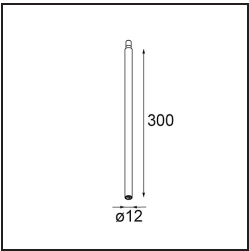

13240209 Stick Modupoint 300 White Structure
13240232 Stick Modupoint 300 Black Structure