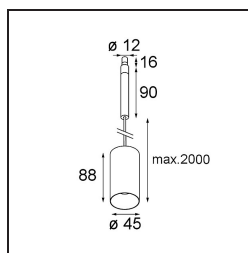

Specifications

Material	11464181
Light Source Type	LED
LED Type	BRIDGELUX V6 HD G7
LED technology	LED COB
CRI	Min. 90
Colour Temperature	3000K
Lifetime	L80B10 @50,000 Hours
Lamp Included	Yes
Number of Light Sources	1
CIE flux code	100 100 100 100 61
Binning (SDCM)	2
Light Direction	Down
Optic	Lens
Measured beam angle (°)	31.2
Input Voltage	Constant Current Driver Required
Electrical Class	III
IP Rating	20
Glow wire rating (°C)	960
Indoor/Outdoor	Indoor
Application	Ceiling
Mounting	Suspended
Adjustability	Not Applicable
Distance to Lighted Object (m)	0,1
Primary Colour & Primary Finish	Black, Brushed Anodised
Gross weight (g)	345.0
Drive current (mA)	350 500
Min. forward voltage (Vf)	14,8 15,2
Max. forward voltage (Vf)	18,0 18,6
Connected load (W)	5,7 8,5
Luminous flux per lamp (lm)	444 598
Efficacy (lm/W)	78 70
Glare rating	1 2
Remark	<ul style="list-style-type: none"> This is not a complete product. Modupoint Round or Modupoint Square system required.