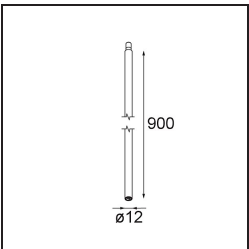

13242632 Stick Modupoint 900 Black Structure
13242609 Stick Modupoint 900 White Structure