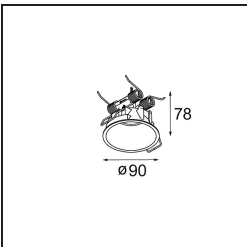

Installation Accessories

13240509 Modupoint Round Deep Recessed 90 1x DE White Structure
13240532 Modupoint Round Deep Recessed 90 1x DE Black Structure