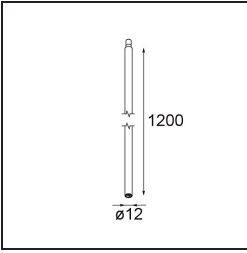

13242732 Stick Modupoint 1200 Black Structure
13242709 Stick Modupoint 1200 White Structure