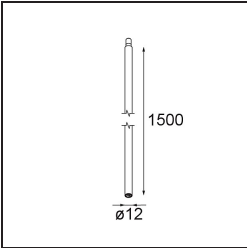

13242832 Stick Modupoint 1500 Black Structure
13242809 Stick Modupoint 1500 White Structure