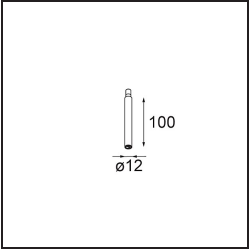

Decorative Accessories

13240009 Stick Modupoint 100 White Structure
13240032 Stick Modupoint 100 Black Structure