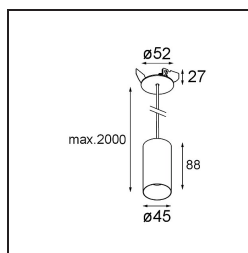

**Specifications**

|                                 |                                  |
|---------------------------------|----------------------------------|
| Material                        | 11465041                         |
| Light Source Type               | LED                              |
| LED Type                        | BRIDGELUX V6 HD G7               |
| LED technology                  | LED COB                          |
| CRI                             | Min. 90                          |
| Colour Temperature              | 2700K                            |
| Lifetime                        | L80B10 @50,000 Hours             |
| Lamp Included                   | Yes                              |
| Number of Light Sources         | 1                                |
| CIE flux code                   | 99 100 100 100 63                |
| Binning (SDCM)                  | 2                                |
| Light Direction                 | Down                             |
| Optic                           | Lens                             |
| Measured beam angle (°)         | 29.6                             |
| Input Voltage                   | Constant Current Driver Required |
| Electrical Class                | III                              |
| IP Rating                       | 20                               |
| Glow wire rating (°C)           | 960                              |
| Indoor/Outdoor                  | Indoor                           |
| Application                     | Ceiling                          |
| Mounting                        | Suspended                        |
| Cut-out size (mm)               | ø44                              |
| Mounting depth (mm)             | 70.0                             |
| Adjustability                   | Not Applicable                   |
| Distance to Lighted Object (m)  | 0,1                              |
| Primary Colour & Primary Finish | Champagne, Brushed Anodised      |
| Gross weight (g)                | 373.0                            |
| Drive current (mA)              | 350      500                     |
| Min. forward voltage (Vf)       | 14,8      15,2                   |
| Max. forward voltage (Vf)       | 18,0      18,6                   |
| Connected load (W)              | 5,7      8,5                     |
| Luminous flux per lamp (lm)     | 449      605                     |
| Efficacy (lm/W)                 | 79      71                       |
| Glare rating                    | 4      5                         |