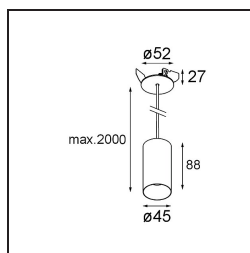

*Minude Suspended 45 1x LED 2700K Medium DE Champagne Brushed Anodised*

**Specifications**

|                                 |                                  |
|---------------------------------|----------------------------------|
| Material                        | 11465041                         |
| Light Source Type               | LED                              |
| LED Type                        | BRIDGELUX V6 HD G7               |
| LED technology                  | LED COB                          |
| CRI                             | Min. 90                          |
| Colour Temperature              | 2700K                            |
| Lifetime                        | L80B10 @50,000 Hours             |
| Lamp Included                   | Yes                              |
| Number of Light Sources         | 1                                |
| CIE flux code                   | 99 100 100 100 63                |
| Binning (SDCM)                  | 2                                |
| Light Direction                 | Down                             |
| Optic                           | Lens                             |
| Measured beam angle (°)         | 29.6                             |
| Input Voltage                   | Constant Current Driver Required |
| Electrical Class                | III                              |
| IP Rating                       | 20                               |
| Glow wire rating (°C)           | 960                              |
| Indoor/Outdoor                  | Indoor                           |
| Application                     | Ceiling                          |
| Mounting                        | Suspended                        |
| Cut-out size (mm)               | ø44                              |
| Mounting depth (mm)             | 70.0                             |
| Adjustability                   | Not Applicable                   |
| Distance to Lighted Object (m)  | 0,1                              |
| Primary Colour & Primary Finish | Champagne, Brushed Anodised      |
| Gross weight (g)                | 373.0                            |
| Drive current (mA)              | 350      500                     |
| Min. forward voltage (Vf)       | 14,8      15,2                   |
| Max. forward voltage (Vf)       | 18,0      18,6                   |
| Connected load (W)              | 5,7      8,5                     |
| Luminous flux per lamp (lm)     | 449      605                     |
| Efficacy (lm/W)                 | 79      71                       |
| Glare rating                    | 4      5                         |