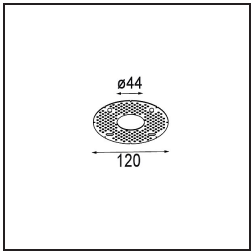

12293730 Plaster Kit 44 1x

Choose a required accessory