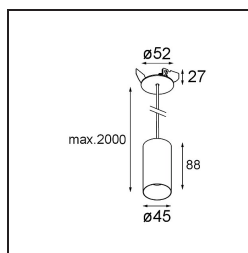

Specifications

Material	11465041
Light Source Type	LED
LED Type	BRIDGELUX V6 HD G7
LED technology	LED COB
CRI	Min. 90
Colour Temperature	2700K
Lifetime	L80B10 @50,000 Hours
Lamp Included	Yes
Number of Light Sources	1
CIE flux code	99 100 100 100 63
Binning (SDCM)	2
Light Direction	Down
Optic	Lens
Measured beam angle (°)	29.6
Input Voltage	Constant Current Driver Required
Electrical Class	III
IP Rating	20
Glow wire rating (°C)	960
Indoor/Outdoor	Indoor
Application	Ceiling
Mounting	Suspended
Cut-out size (mm)	ø44
Mounting depth (mm)	70.0
Adjustability	Not Applicable
Distance to Lighted Object (m)	0,1
Primary Colour & Primary Finish	Champagne, Brushed Anodised
Gross weight (g)	373.0
Drive current (mA)	350 500
Min. forward voltage (Vf)	14,8 15,2
Max. forward voltage (Vf)	18,0 18,6
Connected load (W)	5,7 8,5
Luminous flux per lamp (lm)	449 605
Efficacy (lm/W)	79 71
Glare rating	4 5