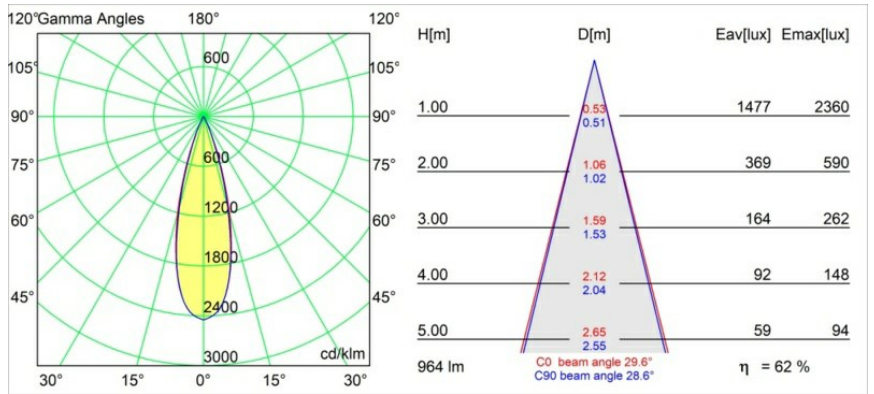

Light distribution & beam diagram