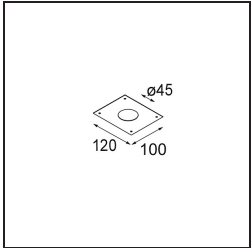

Specifications

Material	11465041
Light Source Type	LED
LED Type	BRIDGELUX V6 HD G7
LED technology	LED COB
CRI	Min. 90
Colour Temperature	2700K
Lifetime	L80B10 @50,000 Hours
Lamp Included	Yes
Number of Light Sources	1
CIE flux code	99 100 100 100 63
Binning (SDCM)	2
Light Direction	Down
Optic	Lens
Measured beam angle (°)	29.6
Input Voltage	Constant Current Driver Required
Electrical Class	III
IP Rating	20
Glow wire rating (°C)	960
Indoor/Outdoor	Indoor
Application	Ceiling
Mounting	Suspended
Cut-out size (mm)	ø44
Mounting depth (mm)	70.0
Adjustability	Not Applicable
Distance to Lighted Object (m)	0,1
Primary Colour & Primary Finish	Champagne, Brushed Anodised
Gross weight (g)	373.0
Drive current (mA)	350 500
Min. forward voltage (Vf)	14,8 15,2
Max. forward voltage (Vf)	18,0 18,6
Connected load (W)	5,7 8,5
Luminous flux per lamp (lm)	449 605
Efficacy (lm/W)	79 71
Glare rating	4 5

Remark

- This Minude Suspended comes with a black ceiling rose
-

TM30 & CRI diagram

Installation Accessories

10889530 Installation Housing 123x100x80

12290730 Plaster Kit 100x120-45 1x

12293730 Plaster Kit 44 1x