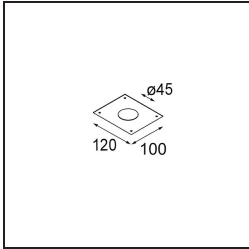

Specifications

Material	11465041
Light Source Type	LED
LED Type	BRIDGELUX V6 HD G7
LED technology	LED COB
CRI	Min. 90
Colour Temperature	2700K
Lifetime	L80B20 @50,000 Hours
Lamp Included	Yes
Number of Light Sources	1
CIE flux code	99 100 100 100 63
Binning (SDCM)	2
Light Direction	Down
Optic	Lens
Measured beam angle (°)	29.6
Input Voltage	Constant Current Driver Required
Electrical Class	III
IP Rating	20
Glow wire rating (°C)	960
Indoor/Outdoor	Indoor
Application	Ceiling
Mounting	Suspended
Cut-out size (mm)	ø44
Mounting depth (mm)	70.0
Adjustability	Not Applicable
Distance to Lighted Object (m)	0,1
Primary Colour & Primary Finish	Champagne, Brushed Anodised
Gross weight (g)	373.0
Drive current (mA)	350 500
Min. forward voltage (Vf)	14,8 15,2
Max. forward voltage (Vf)	18,0 18,6
Connected load (W)	5,7 8,5
Delivered lumens (lm)	449 605
Efficacy (lm/W)	79 71
Glare rating	4 5

TM30 & CRI diagram

Light distribution & beam diagram

Diagrams

Installation Accessories

10889530 Installation Housing 123x100x80

12290730 Plaster Kit 100x120-45 1x

Choose a required accessory