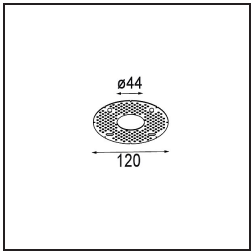

Minude Suspended 45 1x LED 2700K Medium DE Champagne Brushed Anodised

Specifications

Material	11465041
Light Source Type	LED
LED Type	BRIDGELUX V6 HD G7
LED technology	LED COB
CRI	Min. 90
Colour Temperature	2700K
Lifetime	L80B10 @50,000 Hours
Lamp Included	Yes
Number of Light Sources	1
CIE flux code	99 100 100 100 63
Binning (SDCM)	2
Light Direction	Down
Optic	Lens
Measured beam angle (°)	29.6
Input Voltage	Constant Current Driver Required
Electrical Class	III
IP Rating	20
Glow wire rating (°C)	960
Indoor/Outdoor	Indoor
Application	Ceiling
Mounting	Suspended
Cut-out size (mm)	ø44
Mounting depth (mm)	70.0
Adjustability	Not Applicable
Distance to Lighted Object (m)	0,1
Primary Colour & Primary Finish	Champagne, Brushed Anodised
Gross weight (g)	373.0
Drive current (mA)	350 500
Min. forward voltage (Vf)	14,8 15,2
Max. forward voltage (Vf)	18,0 18,6
Connected load (W)	5,7 8,5
Luminous flux per lamp (lm)	449 605
Efficacy (lm/W)	79 71
Glare rating	4 5

Remark

- This Minude Suspended comes with a black ceiling rose

TM30 & CRI diagram

Installation Accessories

10889530 Installation Housing 123x100x80

12290730 Plaster Kit 100x120-45 1x

12293730 Plaster Kit 44 1x