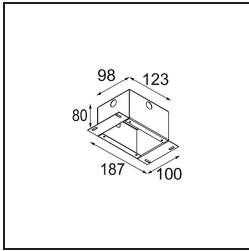

Specifications

Material	11465041
Light Source Type	LED
LED Type	BRIDGELUX V6 HD G7
LED technology	LED COB
CRI	Min. 90
Colour Temperature	2700K
Lifetime	L80B20 @50,000 Hours
Lamp Included	Yes
Number of Light Sources	1
CIE flux code	99 100 100 100 63
Binning (SDCM)	2
Light Direction	Down
Optic	Lens
Measured beam angle (°)	29.6
Input Voltage	Constant Current Driver Required
Electrical Class	III
IP Rating	20
Glow wire rating (°C)	960
Indoor/Outdoor	Indoor
Application	Ceiling
Mounting	Suspended
Cut-out size (mm)	ø44
Mounting depth (mm)	70.0
Adjustability	Not Applicable
Distance to Lighted Object (m)	0,1
Primary Colour & Primary Finish	Champagne, Brushed Anodised
Gross weight (g)	373.0
Drive current (mA)	350 500
Min. forward voltage (Vf)	14,8 15,2
Max. forward voltage (Vf)	18,0 18,6
Connected load (W)	5,7 8,5
Delivered lumens (lm)	449 605
Efficacy (lm/W)	79 71
Glare rating	4 5

TM30 & CRI diagram

Light distribution & beam diagram

Diagrams

Installation Accessories

10889530 Installation Housing 123x100x80

12290730 Plaster Kit 100x120-45 1x

Choose a required accessory