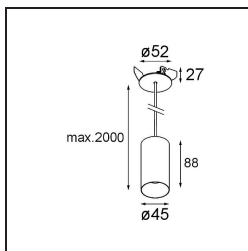

Date
Customer
Project
Type

Minude Suspended 45 1x LED 2700K Medium DE Champagne Brushed Anodised

Minude's yogic flexibility will surprise you about as much as its bare, cylindrical design. Express a refined and minimalistic look & feel on walls, on high or low ceilings. Try more than one Minude on our Pista track or on our redesigned Modupoint LED. Its long string of colours and miniature size will make a big impression.

Specifications

Material	11465041
Light Source Type	LED
LED Type	BRIDGELUX V6 HD G7
LED technology	LED COB
CRI	Min. 90
Colour Temperature	2700K
Lifetime	L80B20 @50,000 Hours
Lamp Included	Yes
Number of Light Sources	1
CIE flux code	99 100 100 100 63
Binning (SDCM)	2
Light Direction	Down
Optic	Lens
Measured beam angle (°)	29.6
Input Voltage	Constant Current Driver Required
Electrical Class	III
IP Rating	20
Glow wire rating (°C)	960
Indoor/Outdoor	Indoor
Application	Ceiling
Mounting	Suspended
Cut-out size (mm)	ø44
Mounting depth (mm)	70.0
Adjustability	Not Applicable
Distance to Lighted Object (m)	0,1
Primary Colour & Primary Finish	Champagne, Brushed Anodised
Gross weight (g)	373.0
Drive current (mA)	350 500
Min. forward voltage (Vf)	14,8 15,2
Max. forward voltage (Vf)	18,0 18,6
Connected load (W)	5,7 8,5
Delivered lumens (lm)	449 605
Efficacy (lm/W)	79 71
Glare rating	4 5

TM30 & CRI diagram

Light distribution & beam diagram

Diagrams

Installation Accessories

10889530 Installation Housing 123x100x80

12290730 Plaster Kit 100x120-45 1x

Choose a required accessory