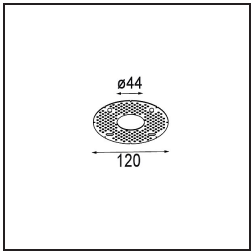

Specifications

Material	11465041
Light Source Type	LED
LED Type	BRIDGELUX V6 HD G7
LED technology	LED COB
CRI	Min. 90
Colour Temperature	2700K
Lifetime	L80B10 @50,000 Hours
Lamp Included	Yes
Number of Light Sources	1
CIE flux code	99 100 100 100 63
Binning (SDCM)	2
Light Direction	Down
Optic	Lens
Measured beam angle (°)	29.6
Input Voltage	Constant Current Driver Required
Electrical Class	III
IP Rating	20
Glow wire rating (°C)	960
Indoor/Outdoor	Indoor
Application	Ceiling
Mounting	Suspended
Cut-out size (mm)	ø44
Mounting depth (mm)	70.0
Adjustability	Not Applicable
Distance to Lighted Object (m)	0,1
Primary Colour & Primary Finish	Champagne, Brushed Anodised
Gross weight (g)	373.0
Drive current (mA)	350 500
Min. forward voltage (Vf)	14,8 15,2
Max. forward voltage (Vf)	18,0 18,6
Connected load (W)	5,7 8,5
Luminous flux per lamp (lm)	449 605
Efficacy (lm/W)	79 71
Glare rating	4 5

Remark

- This Minude Suspended comes with a black ceiling rose
-

TM30 & CRI diagram

Installation Accessories

10889530 Installation Housing 123x100x80

12290730 Plaster Kit 100x120-45 1x

12293730 Plaster Kit 44 1x