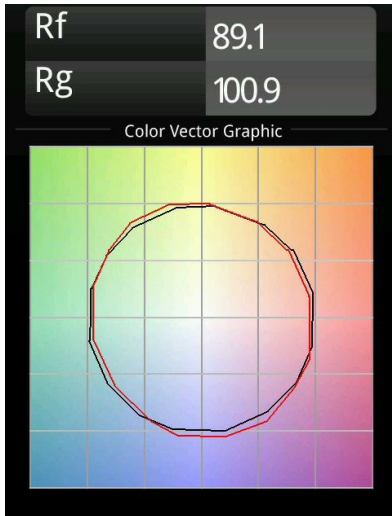

TM30 & CRI diagram