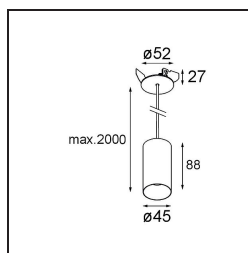

Date
Customer
Project
Type

Minude Suspended 45 1x LED 2700K Medium DE Champagne Brushed Anodised

Minude's yogic flexibility will surprise you about as much as its bare, cylindrical design. Express a refined and minimalistic look & feel on walls, on high or low ceilings. Try more than one Minude on our Pista track or on our redesigned Modupoint LED. Its long string of colours and miniature size will make a big impression.

Specifications

Material	11465041
Light Source Type	LED
LED Type	BRIDGELUX V6 HD G7
LED technology	LED COB
CRI	Min. 90
Colour Temperature	2700K
Lifetime	L80B10 @50,000 Hours
Lamp Included	Yes
Number of Light Sources	1
CIE flux code	99 100 100 100 63
Binning (SDCM)	2
Light Direction	Down
Optic	Lens
Measured beam angle (°)	29.6
Input Voltage	Constant Current Driver Required
Electrical Class	III
IP Rating	20
Glow wire rating (°C)	960
Indoor/Outdoor	Indoor
Application	Ceiling
Mounting	Suspended
Cut-out size (mm)	ø44
Mounting depth (mm)	70.0
Adjustability	Not Applicable
Distance to Lighted Object (m)	0,1
Primary Colour & Primary Finish	Champagne, Brushed Anodised
Gross weight (g)	373.0
Drive current (mA)	350 500
Min. forward voltage (Vf)	14,8 15,2
Max. forward voltage (Vf)	18,0 18,6
Connected load (W)	5,7 8,5
Delivered lumens (lm)	449 605
Efficacy (lm/W)	79 71
Glare rating	4 5