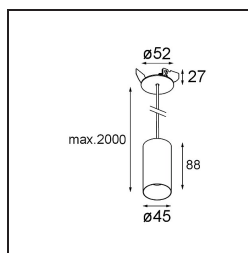

Minude Suspended 45 1x LED 2700K Medium DE Champagne Brushed Anodised

Specifications

Material	11465041
Light Source Type	LED
LED Type	BRIDGELUX V6 HD G7
LED technology	LED COB
CRI	Min. 90
Colour Temperature	2700K
Lifetime	L80B10 @50,000 Hours
Lamp Included	Yes
Number of Light Sources	1
CIE flux code	99 100 100 100 63
Binning (SDCM)	2
Light Direction	Down
Optic	Lens
Measured beam angle (°)	29.6
Input Voltage	Constant Current Driver Required
Electrical Class	III
IP Rating	20
Glow wire rating (°C)	960
Indoor/Outdoor	Indoor
Application	Ceiling
Mounting	Suspended
Cut-out size (mm)	ø44
Mounting depth (mm)	70.0
Adjustability	Not Applicable
Distance to Lighted Object (m)	0,1
Primary Colour & Primary Finish	Champagne, Brushed Anodised
Gross weight (g)	373.0
Drive current (mA)	350 500
Min. forward voltage (Vf)	14,8 15,2
Max. forward voltage (Vf)	18,0 18,6
Connected load (W)	5,7 8,5
Luminous flux per lamp (lm)	449 605
Efficacy (lm/W)	79 71
Glare rating	4 5