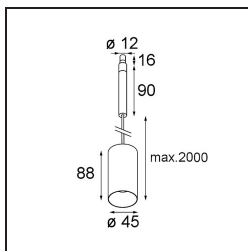

Specifications

Material	11464132
Light Source Type	LED
LED Type	BRIDGELUX V6 HD G7
LED technology	LED COB
CRI	Min. 90
Colour Temperature	3000K
Lifetime	L80B10 @50,000 Hours
Lamp Included	Yes
Number of Light Sources	1
CIE flux code	100 100 100 100 60
Binning (SDCM)	2
Light Direction	Down
Optic	Lens
Measured beam angle (°)	28.9
Input Voltage	Constant Current Driver Required
Electrical Class	III
IP Rating	20
Glow wire rating (°C)	960
Indoor/Outdoor	Indoor
Application	Ceiling
Mounting	Suspended
Adjustability	Not Applicable
Distance to Lighted Object (m)	0,1
Primary Colour & Primary Finish	Black, Structure
Gross weight (g)	345.0
Drive current (mA)	350 500
Min. forward voltage (Vf)	14,8 15,2
Max. forward voltage (Vf)	18,0 18,6
Connected load (W)	5,7 8,5
Luminous flux per lamp (lm)	438 591
Efficacy (lm/W)	77 70
Glare rating	1 2
Remark	<ul style="list-style-type: none"> This is not a complete product. Modupoint Round or Modupoint Square system required.