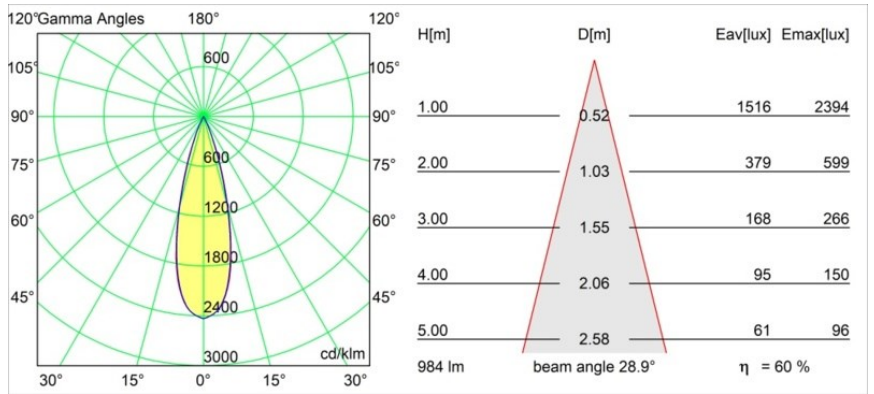

Light distribution & beam diagram