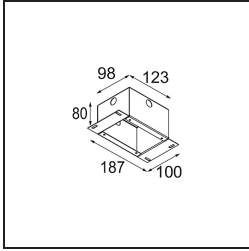

Date
Customer
Project
Type

*Minude Suspended 45 1x LED 2700K Medium DE White Structure*

**Specifications**

Material	11465009
Light Source Type	LED
LED Type	BRIDGELUX V6 HD G7
LED technology	LED COB
CRI	Min. 90
Colour Temperature	2700K
Lifetime	L80B10 @50,000 Hours
Lamp Included	Yes
Number of Light Sources	1
CIE flux code	98 100 100 100 62
Binning (SDCM)	2
Light Direction	Down
Optic	Lens
Measured beam angle (°)	29.6
Input Voltage	Constant Current Driver Required
Electrical Class	III
IP Rating	20
Glow wire rating (°C)	960
Indoor/Outdoor	Indoor
Application	Ceiling
Mounting	Suspended
Cut-out size (mm)	ø44
Mounting depth (mm)	70.0
Adjustability	Not Applicable
Distance to Lighted Object (m)	0,1
Primary Colour & Primary Finish	White, Structure
Gross weight (g)	373.0
Drive current (mA)	350      500
Min. forward voltage (Vf)	14,8      15,2
Max. forward voltage (Vf)	18,0      18,6
Connected load (W)	5,7      8,5
Luminous flux per lamp (lm)	444      598
Efficacy (lm/W)	78      70
Glare rating	12      13

---

Remark

- This Minude Suspended comes with a white ceiling rose

**TM30 & CRI diagram**

**Installation Accessories**

**10889530** Installation Housing 123x100x80

**12290730** Plaster Kit 100x120-45 1x

**12293730** Plaster Kit 44 1x