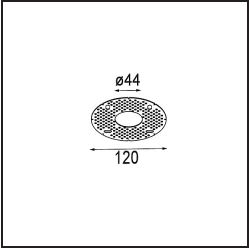

Date
Customer
Project
Type

Minude Suspended 45 1x LED 2700K Medium DE White Structure

Specifications

Material	11465009
Light Source Type	LED
LED Type	BRIDGELUX V6 HD G7
LED technology	LED COB
CRI	Min. 90
Colour Temperature	2700K
Lifetime	L80B10 @50,000 Hours
Lamp Included	Yes
Number of Light Sources	1
CIE flux code	98 100 100 100 62
Binning (SDCM)	2
Light Direction	Down
Optic	Lens
Measured beam angle (°)	29.6
Input Voltage	Constant Current Driver Required
Electrical Class	III
IP Rating	20
Glow wire rating (°C)	960
Indoor/Outdoor	Indoor
Application	Ceiling
Mounting	Suspended
Cut-out size (mm)	ø44
Mounting depth (mm)	70.0
Adjustability	Not Applicable
Distance to Lighted Object (m)	0,1
Primary Colour & Primary Finish	White, Structure
Gross weight (g)	373.0
Drive current (mA)	350 500
Min. forward voltage (Vf)	14,8 15,2
Max. forward voltage (Vf)	18,0 18,6
Connected load (W)	5,7 8,5
Luminous flux per lamp (lm)	444 598
Efficacy (lm/W)	78 70
Glare rating	12 13

Remark

- This Minude Suspended comes with a white ceiling rose
-

TM30 & CRI diagram

Installation Accessories

10889530 Installation Housing 123x100x80

12290730 Plaster Kit 100x120-45 1x

12293730 Plaster Kit 44 1x