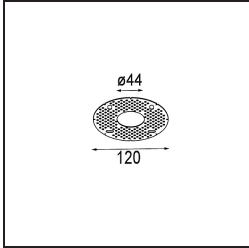

Date
Customer
Project
Type

*Minude Suspended 45 1x LED 2700K Medium DE White Structure*

**Specifications**

Material	11465009
Light Source Type	LED
LED Type	BRIDGELUX V6 HD G7
LED technology	LED COB
CRI	Min. 90
Colour Temperature	2700K
Lifetime	L80B10 @50,000 Hours
Lamp Included	Yes
Number of Light Sources	1
CIE flux code	98 100 100 100 62
Binning (SDCM)	2
Light Direction	Down
Optic	Lens
Measured beam angle (°)	29.6
Input Voltage	Constant Current Driver Required
Electrical Class	III
IP Rating	20
Glow wire rating (°C)	960
Indoor/Outdoor	Indoor
Application	Ceiling
Mounting	Suspended
Cut-out size (mm)	ø44
Mounting depth (mm)	70.0
Adjustability	Not Applicable
Distance to Lighted Object (m)	0,1
Primary Colour & Primary Finish	White, Structure
Gross weight (g)	373.0
Drive current (mA)	350      500
Min. forward voltage (Vf)	14,8      15,2
Max. forward voltage (Vf)	18,0      18,6
Connected load (W)	5,7      8,5
Luminous flux per lamp (lm)	444      598
Efficacy (lm/W)	78      70
Glare rating	12      13

---

Remark

- This Minude Suspended comes with a white ceiling rose

**TM30 & CRI diagram**

**Installation Accessories**

**10889530** Installation Housing 123x100x80

**12290730** Plaster Kit 100x120-45 1x

**12293730** Plaster Kit 44 1x