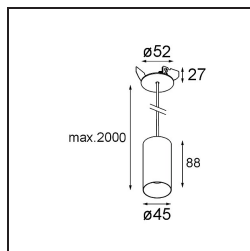

Date
Customer
Project
Type

*Minude Suspended 45 1x LED 2700K Medium DE White Structure*

**Specifications**

Material	11465009
Light Source Type	LED
LED Type	BRIDGELUX V6 HD G7
LED technology	LED COB
CRI	Min. 90
Colour Temperature	2700K
Lifetime	L80B10 @50,000 Hours
Lamp Included	Yes
Number of Light Sources	1
CIE flux code	98 100 100 100 62
Binning (SDCM)	2
Light Direction	Down
Optic	Lens
Measured beam angle (°)	29.6
Input Voltage	Constant Current Driver Required
Electrical Class	III
IP Rating	20
Glow wire rating (°C)	960
Indoor/Outdoor	Indoor
Application	Ceiling
Mounting	Suspended
Cut-out size (mm)	ø44
Mounting depth (mm)	70.0
Adjustability	Not Applicable
Distance to Lighted Object (m)	0,1
Primary Colour & Primary Finish	White, Structure
Gross weight (g)	373.0
Drive current (mA)	350      500
Min. forward voltage (Vf)	14,8      15,2
Max. forward voltage (Vf)	18,0      18,6
Connected load (W)	5,7      8,5
Luminous flux per lamp (lm)	444      598
Efficacy (lm/W)	78      70
Glare rating	12      13

---

Remark

- This Minude Suspended comes with a white ceiling rose

**TM30 & CRI diagram**

**Installation Accessories**

**10889530** Installation Housing 123x100x80

**12290730** Plaster Kit 100x120-45 1x

**12293730** Plaster Kit 44 1x