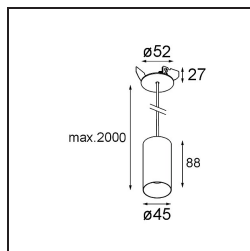

Date
Customer
Project
Type

Minude Suspended 45 1x LED 2700K Medium DE White Structure

Specifications

Material	11465009
Light Source Type	LED
LED Type	BRIDGELUX V6 HD G7
LED technology	LED COB
CRI	Min. 90
Colour Temperature	2700K
Lifetime	L80B10 @50,000 Hours
Lamp Included	Yes
Number of Light Sources	1
CIE flux code	98 100 100 100 62
Binning (SDCM)	2
Light Direction	Down
Optic	Lens
Measured beam angle (°)	29.6
Input Voltage	Constant Current Driver Required
Electrical Class	III
IP Rating	20
Glow wire rating (°C)	960
Indoor/Outdoor	Indoor
Application	Ceiling
Mounting	Suspended
Cut-out size (mm)	ø44
Mounting depth (mm)	70.0
Adjustability	Not Applicable
Distance to Lighted Object (m)	0,1
Primary Colour & Primary Finish	White, Structure
Gross weight (g)	373.0
Drive current (mA)	350 500
Min. forward voltage (Vf)	14,8 15,2
Max. forward voltage (Vf)	18,0 18,6
Connected load (W)	5,7 8,5
Luminous flux per lamp (lm)	444 598
Efficacy (lm/W)	78 70
Glare rating	12 13