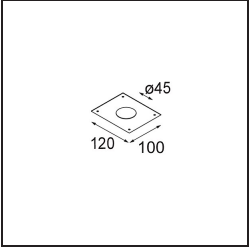

Date
Customer
Project
Type

Minude Suspended 45 1x LED 2700K Medium DE White Structure

Specifications

Material	11465009
Light Source Type	LED
LED Type	BRIDGELUX V6 HD G7
LED technology	LED COB
CRI	Min. 90
Colour Temperature	2700K
Lifetime	L80B10 @50,000 Hours
Lamp Included	Yes
Number of Light Sources	1
CIE flux code	98 100 100 100 62
Binning (SDCM)	2
Light Direction	Down
Optic	Lens
Measured beam angle (°)	29.6
Input Voltage	Constant Current Driver Required
Electrical Class	III
IP Rating	20
Glow wire rating (°C)	960
Indoor/Outdoor	Indoor
Application	Ceiling
Mounting	Suspended
Cut-out size (mm)	ø44
Mounting depth (mm)	70.0
Adjustability	Not Applicable
Distance to Lighted Object (m)	0,1
Primary Colour & Primary Finish	White, Structure
Gross weight (g)	373.0
Drive current (mA)	350 500
Min. forward voltage (Vf)	14,8 15,2
Max. forward voltage (Vf)	18,0 18,6
Connected load (W)	5,7 8,5
Luminous flux per lamp (lm)	444 598
Efficacy (lm/W)	78 70
Glare rating	12 13

Remark

- This Minude Suspended comes with a white ceiling rose
-

TM30 & CRI diagram

Installation Accessories

10889530 Installation Housing 123x100x80

12290730 Plaster Kit 100x120-45 1x

12293730 Plaster Kit 44 1x