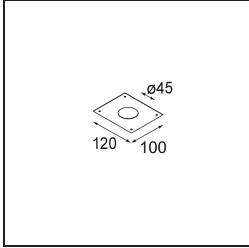

Date
Customer
Project
Type

*Minude Suspended 45 1x LED 2700K Medium DE White Structure*

**Specifications**

Material	11465009
Light Source Type	LED
LED Type	BRIDGELUX V6 HD G7
LED technology	LED COB
CRI	Min. 90
Colour Temperature	2700K
Lifetime	L80B10 @50,000 Hours
Lamp Included	Yes
Number of Light Sources	1
CIE flux code	98 100 100 100 62
Binning (SDCM)	2
Light Direction	Down
Optic	Lens
Measured beam angle (°)	29.6
Input Voltage	Constant Current Driver Required
Electrical Class	III
IP Rating	20
Glow wire rating (°C)	960
Indoor/Outdoor	Indoor
Application	Ceiling
Mounting	Suspended
Cut-out size (mm)	ø44
Mounting depth (mm)	70.0
Adjustability	Not Applicable
Distance to Lighted Object (m)	0,1
Primary Colour & Primary Finish	White, Structure
Gross weight (g)	373.0
Drive current (mA)	350      500
Min. forward voltage (Vf)	14,8      15,2
Max. forward voltage (Vf)	18,0      18,6
Connected load (W)	5,7      8,5
Luminous flux per lamp (lm)	444      598
Efficacy (lm/W)	78      70
Glare rating	12      13

---

Remark

- This Minude Suspended comes with a white ceiling rose

**TM30 & CRI diagram**

**Installation Accessories**

**10889530** Installation Housing 123x100x80

**12290730** Plaster Kit 100x120-45 1x

**12293730** Plaster Kit 44 1x