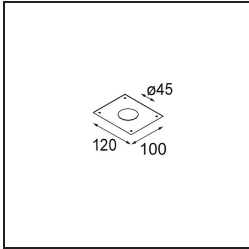

| |
|----------|
| Date |
| Customer |
| Project |
| Type |

Minude Suspended 45 1x LED 2700K Medium DE White Structure

Specifications

| | |
|---------------------------------|----------------------------------|
| Material | 11465009 |
| Light Source Type | LED |
| LED Type | BRIDGELUX V6 HD G7 |
| LED technology | LED COB |
| CRI | Min. 90 |
| Colour Temperature | 2700K |
| Lifetime | L80B20 @50,000 Hours |
| Lamp Included | Yes |
| Number of Light Sources | 1 |
| CIE flux code | 98 100 100 100 62 |
| Binning (SDCM) | 2 |
| Light Direction | Down |
| Optic | Lens |
| Measured beam angle (°) | 29.6 |
| Input Voltage | Constant Current Driver Required |
| Electrical Class | III |
| IP Rating | 20 |
| Glow wire rating (°C) | 960 |
| Indoor/Outdoor | Indoor |
| Application | Ceiling |
| Mounting | Suspended |
| Cut-out size (mm) | ø44 |
| Mounting depth (mm) | 70.0 |
| Adjustability | Not Applicable |
| Distance to Lighted Object (m) | 0,1 |
| Primary Colour & Primary Finish | White, Structure |
| Gross weight (g) | 373.0 |
| Drive current (mA) | 350 500 |
| Min. forward voltage (Vf) | 14,8 15,2 |
| Max. forward voltage (Vf) | 18,0 18,6 |
| Connected load (W) | 5,7 8,5 |
| Delivered lumens (lm) | 444 598 |
| Efficacy (lm/W) | 78 70 |
| Glare rating | 12 13 |

TM30 & CRI diagram

Light distribution & beam diagram

Diagrams

Installation Accessories

10889530 Installation Housing 123x100x80

12290730 Plaster Kit 100x120-45 1x

Choose a required accessory