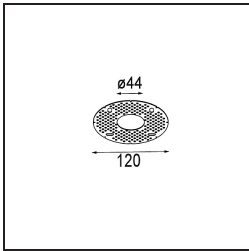

Date
Customer
Project
Type

*Minude Suspended 45 1x LED 2700K Medium DE White Structure*

**Specifications**

Material	11465009
Light Source Type	LED
LED Type	BRIDGELUX V6 HD G7
LED technology	LED COB
CRI	Min. 90
Colour Temperature	2700K
Lifetime	L80B10 @50,000 Hours
Lamp Included	Yes
Number of Light Sources	1
CIE flux code	98 100 100 100 62
Binning (SDCM)	2
Light Direction	Down
Optic	Lens
Measured beam angle (°)	29.6
Input Voltage	Constant Current Driver Required
Electrical Class	III
IP Rating	20
Glow wire rating (°C)	960
Indoor/Outdoor	Indoor
Application	Ceiling
Mounting	Suspended
Cut-out size (mm)	ø44
Mounting depth (mm)	70.0
Adjustability	Not Applicable
Distance to Lighted Object (m)	0,1
Primary Colour & Primary Finish	White, Structure
Gross weight (g)	373.0
Drive current (mA)	350      500
Min. forward voltage (Vf)	14,8      15,2
Max. forward voltage (Vf)	18,0      18,6
Connected load (W)	5,7      8,5
Luminous flux per lamp (lm)	444      598
Efficacy (lm/W)	78      70
Glare rating	12      13

---

Remark

- This Minude Suspended comes with a white ceiling rose
-

**TM30 & CRI diagram**

**Installation Accessories**

**10889530** Installation Housing 123x100x80

**12290730** Plaster Kit 100x120-45 1x

**12293730** Plaster Kit 44 1x