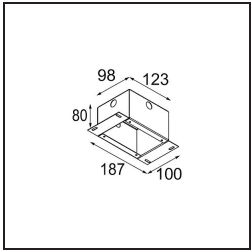

Date
Customer
Project
Type

Minude Suspended 45 1x LED 2700K Medium DE White Structure

Specifications

Material	11465009
Light Source Type	LED
LED Type	BRIDGELUX V6 HD G7
LED technology	LED COB
CRI	Min. 90
Colour Temperature	2700K
Lifetime	L80B20 @50,000 Hours
Lamp Included	Yes
Number of Light Sources	1
CIE flux code	98 100 100 100 62
Binning (SDCM)	2
Light Direction	Down
Optic	Lens
Measured beam angle (°)	29.6
Input Voltage	Constant Current Driver Required
Electrical Class	III
IP Rating	20
Glow wire rating (°C)	960
Indoor/Outdoor	Indoor
Application	Ceiling
Mounting	Suspended
Cut-out size (mm)	ø44
Mounting depth (mm)	70.0
Adjustability	Not Applicable
Distance to Lighted Object (m)	0,1
Primary Colour & Primary Finish	White, Structure
Gross weight (g)	373.0
Drive current (mA)	350 500
Min. forward voltage (Vf)	14,8 15,2
Max. forward voltage (Vf)	18,0 18,6
Connected load (W)	5,7 8,5
Delivered lumens (lm)	444 598
Efficacy (lm/W)	78 70
Glare rating	12 13

TM30 & CRI diagram

Light distribution & beam diagram

Installation Accessories

10889530 Installation Housing 123x100x80

12290730 Plaster Kit 100x120-45 1x

Choose a required accessory