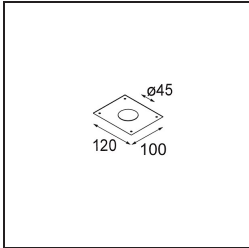

Date
Customer
Project
Type

*Minude Suspended 45 1x LED 2700K Medium DE White Structure*

**Specifications**

Material	11465009
Light Source Type	LED
LED Type	BRIDGELUX V6 HD G7
LED technology	LED COB
CRI	Min. 90
Colour Temperature	2700K
Lifetime	L80B10 @50,000 Hours
Lamp Included	Yes
Number of Light Sources	1
CIE flux code	98 100 100 100 62
Binning (SDCM)	2
Light Direction	Down
Optic	Lens
Measured beam angle (°)	29.6
Input Voltage	Constant Current Driver Required
Electrical Class	III
IP Rating	20
Glow wire rating (°C)	960
Indoor/Outdoor	Indoor
Application	Ceiling
Mounting	Suspended
Cut-out size (mm)	ø44
Mounting depth (mm)	70.0
Adjustability	Not Applicable
Distance to Lighted Object (m)	0,1
Primary Colour & Primary Finish	White, Structure
Gross weight (g)	373.0
Drive current (mA)	350      500
Min. forward voltage (Vf)	14,8      15,2
Max. forward voltage (Vf)	18,0      18,6
Connected load (W)	5,7      8,5
Luminous flux per lamp (lm)	444      598
Efficacy (lm/W)	78      70
Glare rating	12      13

---

Remark

- This Minude Suspended comes with a white ceiling rose
-

**TM30 & CRI diagram**

**Installation Accessories**

**10889530** Installation Housing 123x100x80

**12290730** Plaster Kit 100x120-45 1x

**12293730** Plaster Kit 44 1x