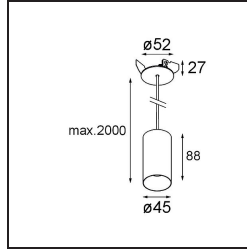

Date
Customer
Project
Type

Minude Suspended 45 1x LED 2700K Medium DE White Structure

Specifications

Material	11465009
Light Source Type	LED
LED Type	BRIDGELUX V6 HD G7
LED technology	LED COB
CRI	Min. 90
Colour Temperature	2700K
Lifetime	L80B20 @50,000 Hours
Lamp Included	Yes
Number of Light Sources	1
CIE flux code	98 100 100 100 62
Binning (SDCM)	2
Light Direction	Down
Optic	Lens
Measured beam angle (°)	29.6
Input Voltage	Constant Current Driver Required
Electrical Class	III
IP Rating	20
Glow wire rating (°C)	960
Indoor/Outdoor	Indoor
Application	Ceiling
Mounting	Suspended
Cut-out size (mm)	ø44
Mounting depth (mm)	70.0
Adjustability	Not Applicable
Distance to Lighted Object (m)	0,1
Primary Colour & Primary Finish	White, Structure
Gross weight (g)	373.0
Drive current (mA)	350 500
Min. forward voltage (Vf)	14,8 15,2
Max. forward voltage (Vf)	18,0 18,6
Connected load (W)	5,7 8,5
Delivered lumens (lm)	444 598
Efficacy (lm/W)	78 70
Glare rating	12 13