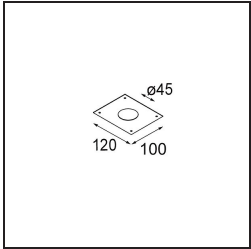

Date
Customer
Project
Type

Minude Suspended 45 1x LED 2700K Medium DE White Structure

Specifications

Material	11465009
Light Source Type	LED
LED Type	BRIDGELUX V6 HD G7
LED technology	LED COB
CRI	Min. 90
Colour Temperature	2700K
Lifetime	L80B20 @50,000 Hours
Lamp Included	Yes
Number of Light Sources	1
CIE flux code	98 100 100 100 62
Binning (SDCM)	2
Light Direction	Down
Optic	Lens
Measured beam angle (°)	29.6
Input Voltage	Constant Current Driver Required
Electrical Class	III
IP Rating	20
Glow wire rating (°C)	960
Indoor/Outdoor	Indoor
Application	Ceiling
Mounting	Suspended
Cut-out size (mm)	ø44
Mounting depth (mm)	70.0
Adjustability	Not Applicable
Distance to Lighted Object (m)	0,1
Primary Colour & Primary Finish	White, Structure
Gross weight (g)	373.0
Drive current (mA)	350 500
Min. forward voltage (Vf)	14,8 15,2
Max. forward voltage (Vf)	18,0 18,6
Connected load (W)	5,7 8,5
Delivered lumens (lm)	444 598
Efficacy (lm/W)	78 70
Glare rating	12 13

TM30 & CRI diagram

Light distribution & beam diagram

Installation Accessories

10889530 Installation Housing 123x100x80

12290730 Plaster Kit 100x120-45 1x

Choose a required accessory