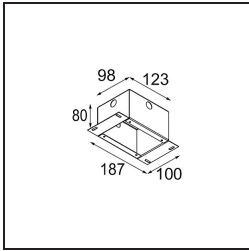

| |
|----------|
| Date |
| Customer |
| Project |
| Type |

Minude Suspended 45 1x LED 2700K Medium DE White Structure

Specifications

| | |
|---------------------------------|----------------------------------|
| Material | 11465009 |
| Light Source Type | LED |
| LED Type | BRIDGELUX V6 HD G7 |
| LED technology | LED COB |
| CRI | Min. 90 |
| Colour Temperature | 2700K |
| Lifetime | L80B20 @50,000 Hours |
| Lamp Included | Yes |
| Number of Light Sources | 1 |
| CIE flux code | 98 100 100 100 62 |
| Binning (SDCM) | 2 |
| Light Direction | Down |
| Optic | Lens |
| Measured beam angle (°) | 29.6 |
| Input Voltage | Constant Current Driver Required |
| Electrical Class | III |
| IP Rating | 20 |
| Glow wire rating (°C) | 960 |
| Indoor/Outdoor | Indoor |
| Application | Ceiling |
| Mounting | Suspended |
| Cut-out size (mm) | ø44 |
| Mounting depth (mm) | 70.0 |
| Adjustability | Not Applicable |
| Distance to Lighted Object (m) | 0,1 |
| Primary Colour & Primary Finish | White, Structure |
| Gross weight (g) | 373.0 |
| Drive current (mA) | 350 500 |
| Min. forward voltage (Vf) | 14,8 15,2 |
| Max. forward voltage (Vf) | 18,0 18,6 |
| Connected load (W) | 5,7 8,5 |
| Delivered lumens (lm) | 444 598 |
| Efficacy (lm/W) | 78 70 |
| Glare rating | 12 13 |

TM30 & CRI diagram

Light distribution & beam diagram

Diagrams

Installation Accessories

10889530 Installation Housing 123x100x80

12290730 Plaster Kit 100x120-45 1x

Choose a required accessory