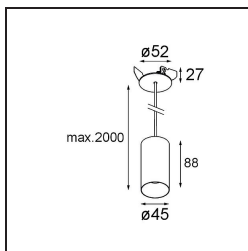

| |
|----------|
| Date |
| Customer |
| Project |
| Type |

Minude Suspended 45 1x LED 2700K Medium DE White Structure

Specifications

| | |
|---------------------------------|----------------------------------|
| Material | 11465009 |
| Light Source Type | LED |
| LED Type | BRIDGELUX V6 HD G7 |
| LED technology | LED COB |
| CRI | Min. 90 |
| Colour Temperature | 2700K |
| Lifetime | L80B20 @50,000 Hours |
| Lamp Included | Yes |
| Number of Light Sources | 1 |
| CIE flux code | 98 100 100 100 62 |
| Binning (SDCM) | 2 |
| Light Direction | Down |
| Optic | Lens |
| Measured beam angle (°) | 29.6 |
| Input Voltage | Constant Current Driver Required |
| Electrical Class | III |
| IP Rating | 20 |
| Glow wire rating (°C) | 960 |
| Indoor/Outdoor | Indoor |
| Application | Ceiling |
| Mounting | Suspended |
| Cut-out size (mm) | ø44 |
| Mounting depth (mm) | 70.0 |
| Adjustability | Not Applicable |
| Distance to Lighted Object (m) | 0,1 |
| Primary Colour & Primary Finish | White, Structure |
| Gross weight (g) | 373.0 |
| Drive current (mA) | 350 500 |
| Min. forward voltage (Vf) | 14,8 15,2 |
| Max. forward voltage (Vf) | 18,0 18,6 |
| Connected load (W) | 5,7 8,5 |
| Delivered lumens (lm) | 444 598 |
| Efficacy (lm/W) | 78 70 |
| Glare rating | 12 13 |

TM30 & CRI diagram

Light distribution & beam diagram

Diagrams

Installation Accessories

10889530 Installation Housing 123x100x80

12290730 Plaster Kit 100x120-45 1x

Choose a required accessory