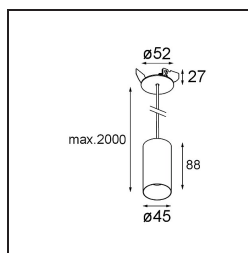

Date
Customer
Project
Type

*Minude Suspended 45 1x LED 2700K Medium DE White Structure*

**Specifications**

Material	11465009
Light Source Type	LED
LED Type	BRIDGELUX V6 HD G7
LED technology	LED COB
CRI	Min. 90
Colour Temperature	2700K
Lifetime	L80B10 @50,000 Hours
Lamp Included	Yes
Number of Light Sources	1
CIE flux code	98 100 100 100 62
Binning (SDCM)	2
Light Direction	Down
Optic	Lens
Measured beam angle (°)	29.6
Input Voltage	Constant Current Driver Required
Electrical Class	III
IP Rating	20
Glow wire rating (°C)	960
Indoor/Outdoor	Indoor
Application	Ceiling
Mounting	Suspended
Cut-out size (mm)	ø44
Mounting depth (mm)	70.0
Adjustability	Not Applicable
Distance to Lighted Object (m)	0,1
Primary Colour & Primary Finish	White, Structure
Gross weight (g)	373.0
Drive current (mA)	350      500
Min. forward voltage (Vf)	14,8      15,2
Max. forward voltage (Vf)	18,0      18,6
Connected load (W)	5,7      8,5
Luminous flux per lamp (lm)	444      598
Efficacy (lm/W)	78      70
Glare rating	12      13

---

Remark

- This Minude Suspended comes with a white ceiling rose
-

**TM30 & CRI diagram**

**Installation Accessories**

**10889530** Installation Housing 123x100x80

**12290730** Plaster Kit 100x120-45 1x

**12293730** Plaster Kit 44 1x