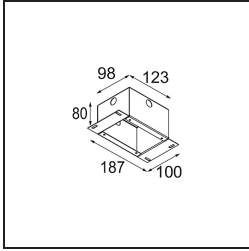

Date
Customer
Project
Type

*Minude Suspended 45 1x LED 2700K Medium DE White Structure*

**Specifications**

Material	11465009
Light Source Type	LED
LED Type	BRIDGELUX V6 HD G7
LED technology	LED COB
CRI	Min. 90
Colour Temperature	2700K
Lifetime	L80B10 @50,000 Hours
Lamp Included	Yes
Number of Light Sources	1
CIE flux code	98 100 100 100 62
Binning (SDCM)	2
Light Direction	Down
Optic	Lens
Measured beam angle (°)	29.6
Input Voltage	Constant Current Driver Required
Electrical Class	III
IP Rating	20
Glow wire rating (°C)	960
Indoor/Outdoor	Indoor
Application	Ceiling
Mounting	Suspended
Cut-out size (mm)	ø44
Mounting depth (mm)	70.0
Adjustability	Not Applicable
Distance to Lighted Object (m)	0,1
Primary Colour & Primary Finish	White, Structure
Gross weight (g)	373.0
Drive current (mA)	350      500
Min. forward voltage (Vf)	14,8      15,2
Max. forward voltage (Vf)	18,0      18,6
Connected load (W)	5,7      8,5
Luminous flux per lamp (lm)	444      598
Efficacy (lm/W)	78      70
Glare rating	12      13

---

Remark

- This Minude Suspended comes with a white ceiling rose
-

**TM30 & CRI diagram**

**Installation Accessories**

**10889530** Installation Housing 123x100x80

**12290730** Plaster Kit 100x120-45 1x

**12293730** Plaster Kit 44 1x