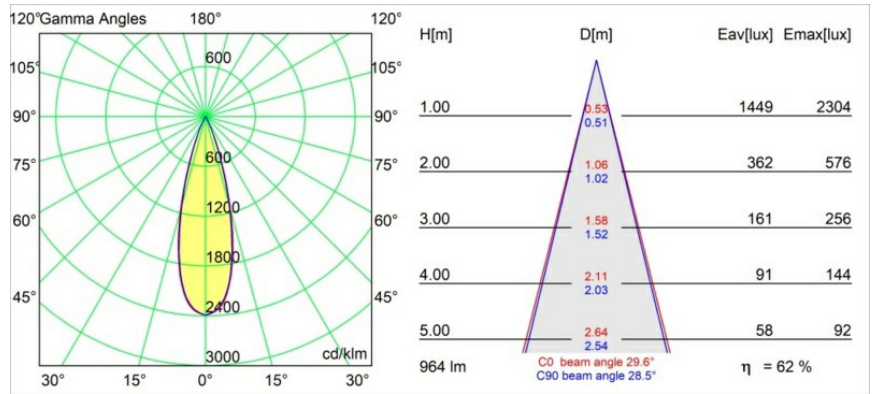

Light distribution & beam diagram