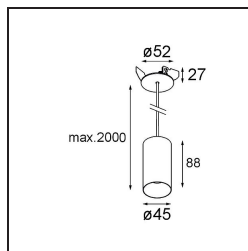

Date
Customer
Project
Type

*Minude Suspended 45 1x LED 2700K Medium DE White Structure*

**Specifications**

Material	11465009
Light Source Type	LED
LED Type	BRIDGELUX V6 HD G7
LED technology	LED COB
CRI	Min. 90
Colour Temperature	2700K
Lifetime	L80B10 @50,000 Hours
Lamp Included	Yes
Number of Light Sources	1
CIE flux code	98 100 100 100 62
Binning (SDCM)	2
Light Direction	Down
Optic	Lens
Measured beam angle (°)	29.6
Input Voltage	Constant Current Driver Required
Electrical Class	III
IP Rating	20
Glow wire rating (°C)	960
Indoor/Outdoor	Indoor
Application	Ceiling
Mounting	Suspended
Cut-out size (mm)	ø44
Mounting depth (mm)	70.0
Adjustability	Not Applicable
Distance to Lighted Object (m)	0,1
Primary Colour & Primary Finish	White, Structure
Gross weight (g)	373.0
Drive current (mA)	350      500
Min. forward voltage (Vf)	14,8      15,2
Max. forward voltage (Vf)	18,0      18,6
Connected load (W)	5,7      8,5
Delivered lumens (lm)	444      598
Efficacy (lm/W)	78      70
Glare rating	12      13

**TM30 & CRI diagram**

**Installation Accessories**

**10889530** Installation Housing 123x100x80

**12290730** Plaster Kit 100x120-45 1x

Choose a required accessory