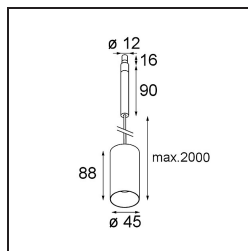

Specifications

Material	11464084
Light Source Type	LED
LED Type	BRIDGELUX V6 HD G7
LED technology	LED COB
CRI	Min. 90
Colour Temperature	2700K
Lifetime	L80B10 @50,000 Hours
Lamp Included	Yes
Number of Light Sources	1
CIE flux code	100 100 100 100 62
Binning (SDCM)	2
Light Direction	Down
Optic	Lens
Measured beam angle (°)	29.3
Input Voltage	Constant Current Driver Required
Electrical Class	III
IP Rating	20
Glow wire rating (°C)	960
Indoor/Outdoor	Indoor
Application	Ceiling
Mounting	Suspended
Adjustability	Not Applicable
Distance to Lighted Object (m)	0,1
Primary Colour & Primary Finish	Silver Bronze, Brushed Anodised
Gross weight (g)	345.0
Drive current (mA)	350 500
Min. forward voltage (Vf)	14,8 15,2
Max. forward voltage (Vf)	18,0 18,6
Connected load (W)	5,7 8,5
Luminous flux per lamp (lm)	444 599
Efficacy (lm/W)	78 71
Glare rating	1 2
Remark	<ul style="list-style-type: none"> This is not a complete product. Modupoint Round or Modupoint Square system required.