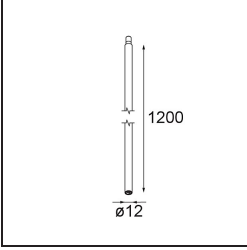

13242732 Stick Modupoint 1200 Black Structure
13242709 Stick Modupoint 1200 White Structure