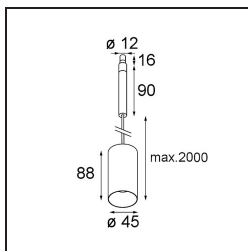

Specifications

Material	11464182
Light Source Type	LED
LED Type	BRIDGELUX V6 HD G7
LED technology	LED COB
CRI	Min. 90
Colour Temperature	3000K
Lifetime	L80B10 @50,000 Hours
Lamp Included	Yes
Number of Light Sources	1
CIE flux code	100 100 100 100 62
Binning (SDCM)	2
Light Direction	Down
Optic	Lens
Measured beam angle (°)	29.2
Input Voltage	Constant Current Driver Required
Electrical Class	III
IP Rating	20
Glow wire rating (°C)	960
Indoor/Outdoor	Indoor
Application	Ceiling
Mounting	Suspended
Adjustability	Not Applicable
Distance to Lighted Object (m)	0,1
Primary Colour & Primary Finish	Bronze, Brushed Anodised
Gross weight (g)	345.0
Drive current (mA)	350 500
Min. forward voltage (Vf)	14.8 15.2
Max. forward voltage (Vf)	18.0 18.6
Connected load (W)	5.7 8.5
Luminous flux per lamp (lm)	450 607
Efficacy (lm/W)	79 71
Glare rating	1 2
Remark	<ul style="list-style-type: none"> This is not a complete product. Modupoint Round or Modupoint Square system required.