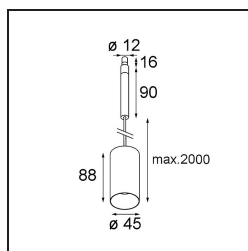

Specifications

Material	11464141
Light Source Type	LED
LED Type	BRIDGELUX V6 HD G7
LED technology	LED COB
CRI	Min. 90
Colour Temperature	3000K
Lifetime	L80B10 @50,000 Hours
Lamp Included	Yes
Number of Light Sources	1
CIE flux code	99 100 100 100 63
Binning (SDCM)	2
Light Direction	Down
Optic	Lens
Measured beam angle (°)	29.6
Input Voltage	Constant Current Driver Required
Electrical Class	III
IP Rating	20
Glow wire rating (°C)	960
Indoor/Outdoor	Indoor
Application	Ceiling
Mounting	Suspended
Adjustability	Not Applicable
Distance to Lighted Object (m)	0,1
Primary Colour & Primary Finish	Champagne, Brushed Anodised
Gross weight (g)	345.0
Drive current (mA)	350 500
Min. forward voltage (Vf)	14,8 15,2
Max. forward voltage (Vf)	18,0 18,6
Connected load (W)	5,7 8,5
Luminous flux per lamp (lm)	458 618
Efficacy (lm/W)	80 73
Glare rating	4 5
Remark	<ul style="list-style-type: none"> This is not a complete product. Modupoint Round or Modupoint Square system required.