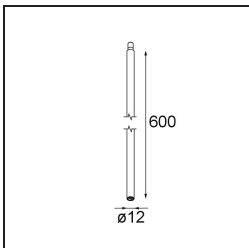

13242509 Stick Modupoint 600 White Structure
13242532 Stick Modupoint 600 Black Structure