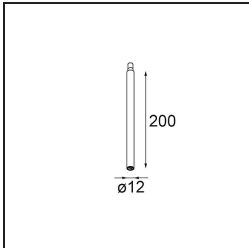

13240109 Stick Modupoint 200 White Structure
13240132 Stick Modupoint 200 Black Structure