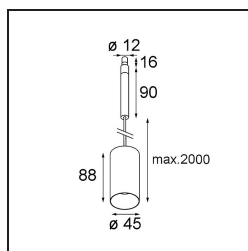

Specifications

Material	11464081
Light Source Type	LED
LED Type	BRIDGELUX V6 HD G7
LED technology	LED COB
CRI	Min. 90
Colour Temperature	2700K
Lifetime	L80B10 @50,000 Hours
Lamp Included	Yes
Number of Light Sources	1
CIE flux code	100 100 100 100 61
Binning (SDCM)	2
Light Direction	Down
Optic	Lens
Measured beam angle (°)	31.2
Input Voltage	Constant Current Driver Required
Electrical Class	III
IP Rating	20
Glow wire rating (°C)	960
Indoor/Outdoor	Indoor
Application	Ceiling
Mounting	Suspended
Adjustability	Not Applicable
Distance to Lighted Object (m)	0,1
Primary Colour & Primary Finish	Black, Brushed Anodised
Gross weight (g)	345.0
Drive current (mA)	350 500
Min. forward voltage (Vf)	14,8 15,2
Max. forward voltage (Vf)	18,0 18,6
Connected load (W)	5,7 8,5
Luminous flux per lamp (lm)	434 586
Efficacy (lm/W)	76 69
Glare rating	1 2
Remark	<ul style="list-style-type: none"> This is not a complete product. Modupoint Round or Modupoint Square system required.