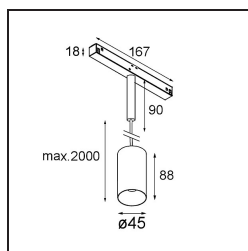

Specifications

| | |
|---------------------------------|---|
| Material | 11462382 |
| Light Source Type | LED |
| LED Type | BRIDGELUX V6 HD G7 |
| LED technology | LED COB |
| CRI | Min. 90 |
| Colour Temperature | 3000K |
| Lifetime | L80B10 @50,000 Hours |
| Lamp Included | Yes |
| Number of Light Sources | 1 |
| CIE flux code | 100 100 100 100 69 |
| Binning (SDCM) | 2 |
| Light Direction | Down |
| Optic | Lens |
| Measured beam angle (°) | 29.2 |
| Input Voltage | 48Vdc |
| Luminaire power (W) | 11.0 |
| Electrical Class | III |
| IP Rating | 20 |
| Glow wire rating (°C) | 960 |
| Dimming Protocol | DALI |
| DALI Standard | DALI-2 |
| Indoor/Outdoor | Indoor |
| Application | Ceiling |
| Mounting | Suspended |
| Adjustability | Not Applicable |
| Distance to Lighted Object (m) | 0,1 |
| Primary Colour & Primary Finish | Bronze, Brushed Anodised |
| Gross weight (g) | 458.0 |
| Luminous flux per lamp (lm) | 607 |
| Efficacy (lm/W) | 55 |
| Glare rating | 1 |
| Remark | <ul style="list-style-type: none"> • This is not a complete product. Pista track 48V system required. • For installations without dimmer, it is recommended to use 1-10 V luminaires. |

TM30 & CRI diagram

Light distribution & beam diagram