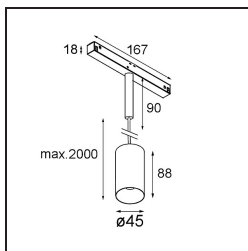

Specifications

Material	11462384
Light Source Type	LED
LED Type	BRIDGELUX V6 HD G7
LED technology	LED COB
CRI	Min. 90
Colour Temperature	3000K
Lifetime	L80B10 @50,000 Hours
Lamp Included	Yes
Number of Light Sources	1
CIE flux code	100 100 100 100 71
Binning (SDCM)	2
Light Direction	Down
Optic	Lens
Measured beam angle (°)	29.3
Input Voltage	48Vdc
Luminaire power (W)	11.0
Electrical Class	III
IP Rating	20
Glow wire rating (°C)	960
Dimming Protocol	DALI
DALI Standard	DALI-2
Indoor/Outdoor	Indoor
Application	Ceiling
Mounting	Suspended
Adjustability	Not Applicable
Distance to Lighted Object (m)	0,1
Primary Colour & Primary Finish	Silver Bronze, Brushed Anodised
Gross weight (g)	458.0
Luminous flux per lamp (lm)	612
Efficacy (lm/W)	56
Glare rating	2
Remark	<ul style="list-style-type: none"> • This is not a complete product. Pista track 48V system required. • For installations without dimmer, it is recommended to use 1-10 V luminaires.