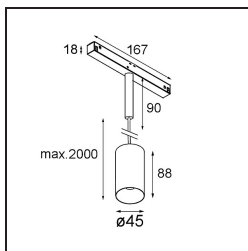

### Specifications

Material	11462384
Light Source Type	LED
LED Type	BRIDGELUX V6 HD G7
LED technology	LED COB
CRI	Min. 90
Colour Temperature	3000K
Lifetime	L80B10 @50,000 Hours
Lamp Included	Yes
Number of Light Sources	1
CIE flux code	100 100 100 100 71
Binning (SDCM)	2
Light Direction	Down
Optic	Lens
Measured beam angle (°)	29.3
Input Voltage	48Vdc
Luminaire power (W)	11.0
Electrical Class	III
IP Rating	20
Glow wire rating (°C)	960
Dimming Protocol	DALI
DALI Standard	DALI-2
Indoor/Outdoor	Indoor
Application	Ceiling
Mounting	Suspended
Adjustability	Not Applicable
Distance to Lighted Object (m)	0,1
Primary Colour & Primary Finish	Silver Bronze, Brushed Anodised
Gross weight (g)	458.0
Luminous flux per lamp (lm)	612
Efficacy (lm/W)	56
Glare rating	2
Remark	<ul style="list-style-type: none"> <li>• This is not a complete product. Pista track 48V system required.</li> <li>• For installations without dimmer, it is recommended to use 1-10 V luminaires.</li> </ul>

**TM30 & CRI diagram**

**Light distribution & beam diagram**