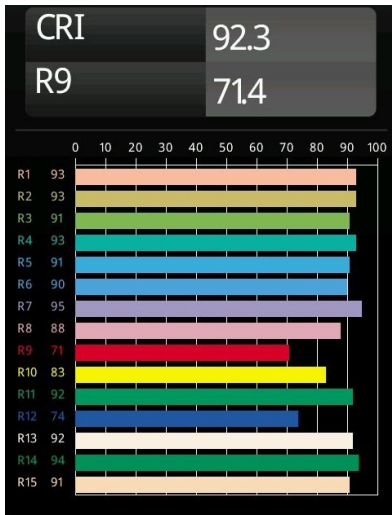

Date
Customer
Project
Type

Minude Track 48V Suspended 45 1x LED 3000K Medium DALI Champagne Brushed Anodised

Minude's yogic flexibility will surprise you about as much as its bare, cylindrical design. Express a refined and minimalistic look & feel on walls, on high or low ceilings. Try more than one Minude on our Pista track or on our redesigned Modupoint LED. Its long string of colours and miniature size will make a big impression.

Specifications

Material	11462341
Light Source Type	LED
LED Type	BRIDGELUX V6 HD G7
LED technology	LED COB
CRI	Min. 90
Colour Temperature	3000K
Lifetime	L80B10 @50,000 Hours
Lamp Included	Yes
Number of Light Sources	1
CIE flux code	99 100 100 100 73
Binning (SDCM)	2
Light Direction	Down
Optic	Lens
Measured beam angle (°)	29.6
Input Voltage	48Vdc
Luminaire power (W)	11.0
Electrical Class	III
IP Rating	20
Glow wire rating (°C)	960
Dimming Protocol	DALI
DALI Standard	DALI-2
Indoor/Outdoor	Indoor
Application	Ceiling
Mounting	Suspended
Adjustability	Not Applicable
Distance to Lighted Object (m)	0,1
Primary Colour & Primary Finish	Champagne, Brushed Anodised
Gross weight (g)	458.0
Luminous flux per lamp (lm)	618
Efficacy (lm/W)	56
Glare rating	5
Remark	<ul style="list-style-type: none"> • This is not a complete product. Pista track 48V system required. • For installations without dimmer, it is recommended to use 1-10 V luminaires.

TM30 & CRI diagram

Light distribution & beam diagram

Diagrams