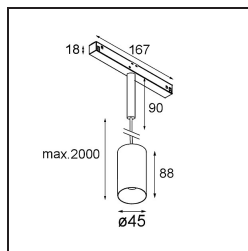

Specifications

Material	11462341
Light Source Type	LED
LED Type	BRIDGELUX V6 HD G7
LED technology	LED COB
CRI	Min. 90
Colour Temperature	3000K
Lifetime	L80B10 @50,000 Hours
Lamp Included	Yes
Number of Light Sources	1
CIE flux code	99 100 100 100 73
Binning (SDCM)	2
Light Direction	Down
Optic	Lens
Measured beam angle (°)	29.6
Input Voltage	48Vdc
Luminaire power (W)	11.0
Electrical Class	III
IP Rating	20
Glow wire rating (°C)	960
Dimming Protocol	DALI
DALI Standard	DALI-2
Indoor/Outdoor	Indoor
Application	Ceiling
Mounting	Suspended
Adjustability	Not Applicable
Distance to Lighted Object (m)	0,1
Primary Colour & Primary Finish	Champagne, Brushed Anodised
Gross weight (g)	458.0
Luminous flux per lamp (lm)	618
Efficacy (lm/W)	56
Glare rating	5
Remark	<ul style="list-style-type: none"> • This is not a complete product. Pista track 48V system required. • For installations without dimmer, it is recommended to use 1-10 V luminaires.