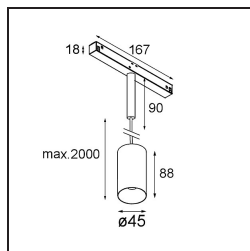

Specifications

Material	11462381
Light Source Type	LED
LED Type	BRIDGELUX V6 HD G7
LED technology	LED COB
CRI	Min. 90
Colour Temperature	3000K
Lifetime	L80B10 @50,000 Hours
Lamp Included	Yes
Number of Light Sources	1
CIE flux code	100 100 100 100 70
Binning (SDCM)	2
Light Direction	Down
Optic	Lens
Measured beam angle (°)	31.2
Input Voltage	48Vdc
Luminaire power (W)	11.0
Electrical Class	III
IP Rating	20
Glow wire rating (°C)	960
Dimming Protocol	DALI
DALI Standard	DALI-2
Indoor/Outdoor	Indoor
Application	Ceiling
Mounting	Suspended
Adjustability	Not Applicable
Distance to Lighted Object (m)	0,1
Primary Colour & Primary Finish	Black, Brushed Anodised
Gross weight (g)	458.0
Luminous flux per lamp (lm)	698
Efficacy (lm/W)	63
Glare rating	1
Remark	<ul style="list-style-type: none"> • This is not a complete product. Pista track 48V system required. • For installations without dimmer, it is recommended to use 1-10 V luminaires.

TM30 & CRI diagram

Light distribution & beam diagram