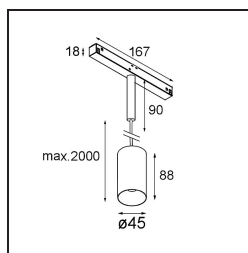

Date
Customer
Project
Type

*Minude Track 48V Suspended 45 1x LED 3000K Medium DALI White Structure*

Minude's yogic flexibility will surprise you about as much as its bare, cylindrical design. Express a refined and minimalistic look & feel on walls, on high or low ceilings. Try more than one Minude on our Pista track or on our redesigned Modupoint LED. Its long string of colours and miniature size will make a big impression.

### Specifications

Material	11462309
Light Source Type	LED
LED Type	BRIDGELUX V6 HD G7
LED technology	LED COB
CRI	Min. 90
Colour Temperature	3000K
Lifetime	L80B10 @50,000 Hours
Lamp Included	Yes
Number of Light Sources	1
CIE flux code	98 99 100 100 72
Binning (SDCM)	2
Light Direction	Down
Optic	Lens
Measured beam angle (°)	29.6
Input Voltage	48Vdc
Luminaire power (W)	11.0
Electrical Class	III
IP Rating	20
Glow wire rating (°C)	960
Dimming Protocol	DALI
DALI Standard	DALI-2
Indoor/Outdoor	Indoor
Application	Ceiling
Mounting	Suspended
Adjustability	Not Applicable
Distance to Lighted Object (m)	0,1
Primary Colour & Primary Finish	White, Structure
Gross weight (g)	458.0
Luminous flux per lamp (lm)	610
Efficacy (lm/W)	55
Glare rating	13
Remark	<ul style="list-style-type: none"> <li>• This is not a complete product. Pista track 48V system required.</li> <li>• For installations without dimmer, it is recommended to use 1-10 V luminaires.</li> </ul>