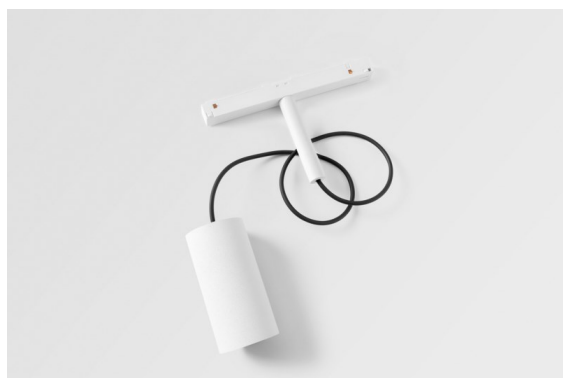

Date
Customer
Project
Type

*Minude Track 48V Suspended 45 1x LED 3000K Medium DALI White Structure*

Minude's yogic flexibility will surprise you about as much as its bare, cylindrical design. Express a refined and minimalistic look & feel on walls, on high or low ceilings. Try more than one Minude on our Pista track or on our redesigned Modupoint LED. Its long string of colours and miniature size will make a big impression.

### Specifications

Material	11462309
Light Source Type	LED
LED Type	BRIDGELUX V6 HD G7
LED technology	LED COB
CRI	Min. 90
Colour Temperature	3000K
Lifetime	L80B10 @50,000 Hours
Lamp Included	Yes
Number of Light Sources	1
CIE flux code	98 99 100 100 72
Binning (SDCM)	2
Light Direction	Down
Optic	Lens
Measured beam angle (°)	29.6
Input Voltage	48Vdc
Luminaire power (W)	11.0
Electrical Class	III
IP Rating	20
Glow wire rating (°C)	960
Dimming Protocol	DALI
DALI Standard	DALI-2
Indoor/Outdoor	Indoor
Application	Ceiling
Mounting	Suspended
Adjustability	Not Applicable
Distance to Lighted Object (m)	0,1
Primary Colour & Primary Finish	White, Structure
Gross weight (g)	458.0
Luminous flux per lamp (lm)	610
Efficacy (lm/W)	55
Glare rating	13
Remark	<ul style="list-style-type: none"> <li>• This is not a complete product. Pista track 48V system required.</li> <li>• For installations without dimmer, it is recommended to use 1-10 V luminaires.</li> </ul>