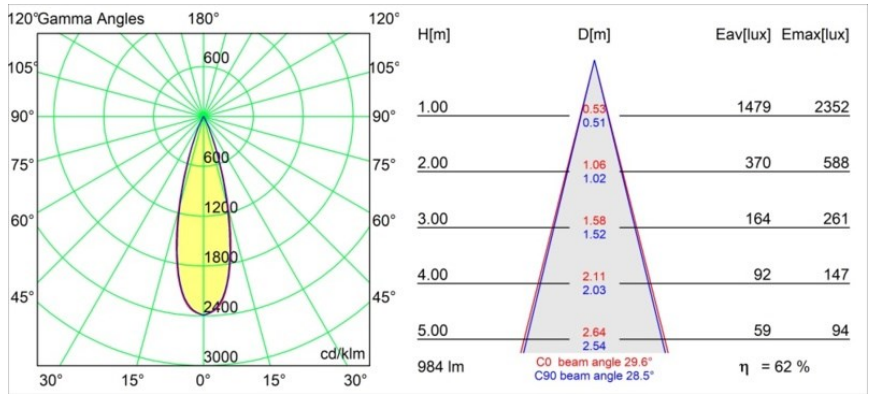

### Specifications

Material	11462309
Light Source Type	LED
LED Type	BRIDGELUX V6 HD G7
LED technology	LED COB
CRI	Min. 90
Colour Temperature	3000K
Lifetime	L80B10 @50,000 Hours
Lamp Included	Yes
Number of Light Sources	1
CIE flux code	98 99 100 100 72
Binning (SDCM)	2
Light Direction	Down
Optic	Lens
Measured beam angle (°)	29.6
Input Voltage	48Vdc
Luminaire power (W)	11.0
Electrical Class	III
IP Rating	20
Glow wire rating (°C)	960
Dimming Protocol	DALI
DALI Standard	DALI-2
Indoor/Outdoor	Indoor
Application	Ceiling
Mounting	Suspended
Adjustability	Not Applicable
Distance to Lighted Object (m)	0,1
Primary Colour & Primary Finish	White, Structure
Gross weight (g)	458.0
Luminous flux per lamp (lm)	610
Efficacy (lm/W)	55
Glare rating	13
Remark	<ul style="list-style-type: none"> <li>• This is not a complete product. Pista track 48V system required.</li> <li>• For installations without dimmer, it is recommended to use 1-10 V luminaires.</li> </ul>

**TM30 & CRI diagram**

**Light distribution & beam diagram**

Diagrams