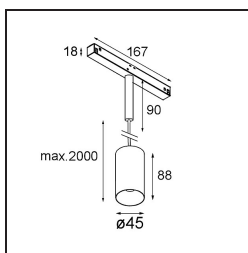

Specifications

Material	11462332
Light Source Type	LED
LED Type	BRIDGELUX V6 HD G7
LED technology	LED COB
CRI	Min. 90
Colour Temperature	3000K
Lifetime	L80B10 @50,000 Hours
Lamp Included	Yes
Number of Light Sources	1
CIE flux code	100 100 100 100 70
Binning (SDCM)	2
Light Direction	Down
Optic	Lens
Measured beam angle (°)	28.9
Input Voltage	48Vdc
Luminaire power (W)	11.0
Electrical Class	III
IP Rating	20
Glow wire rating (°C)	960
Dimming Protocol	DALI
DALI Standard	DALI-2
Indoor/Outdoor	Indoor
Application	Ceiling
Mounting	Suspended
Adjustability	Not Applicable
Distance to Lighted Object (m)	0,1
Primary Colour & Primary Finish	Black, Structure
Gross weight (g)	458.0
Luminous flux per lamp (lm)	591
Efficacy (lm/W)	54
Glare rating	1
Remark	<ul style="list-style-type: none"> • This is not a complete product. Pista track 48V system required. • For installations without dimmer, it is recommended to use 1-10 V luminaires.