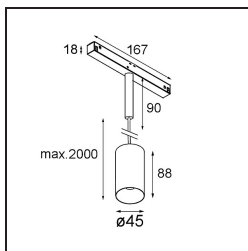

Specifications

Material	11462284
Light Source Type	LED
LED Type	BRIDGELUX V6 HD G7
LED technology	LED COB
CRI	Min. 90
Colour Temperature	3000K
Lifetime	L80B10 @50,000 Hours
Lamp Included	Yes
Number of Light Sources	1
CIE flux code	100 100 100 100 71
Binning (SDCM)	2
Light Direction	Down
Optic	Lens
Measured beam angle (°)	29.3
Input Voltage	48Vdc
Luminaire power (W)	11.0
Electrical Class	III
IP Rating	20
Glow wire rating (°C)	960
Dimming Protocol	1-10V
Indoor/Outdoor	Indoor
Application	Ceiling
Mounting	Suspended
Adjustability	Not Applicable
Distance to Lighted Object (m)	0,1
Primary Colour & Primary Finish	Silver Bronze, Brushed Anodised
Gross weight (g)	458.0
Luminous flux per lamp (lm)	612
Efficacy (lm/W)	56
Glare rating	2
Remark	<ul style="list-style-type: none"> • This is not a complete product. Pista track 48V system required. • For installations without dimmer, it is recommended to use 1-10 V luminaires.

TM30 & CRI diagram

Light distribution & beam diagram