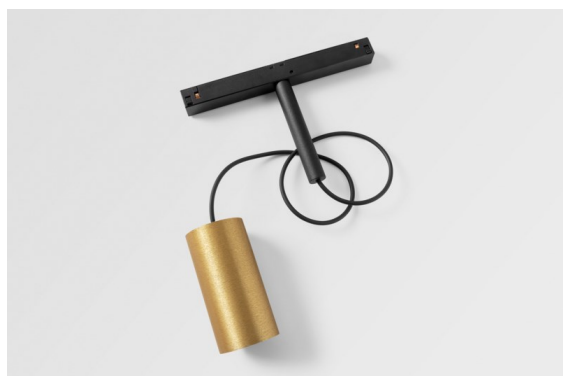

Date
Customer
Project
Type

Minude Track 48V Suspended 45 1x LED 3000K Medium 1-10V Champagne Brushed Anodised

Minude's yogic flexibility will surprise you about as much as its bare, cylindrical design. Express a refined and minimalistic look & feel on walls, on high or low ceilings. Try more than one Minude on our Pista track or on our redesigned Modupoint LED. Its long string of colours and miniature size will make a big impression.

Specifications

Material	11462241
Light Source Type	LED
LED Type	BRIDGELUX V6 HD G7
LED technology	LED COB
CRI	Min. 90
Colour Temperature	3000K
Lifetime	L80B10 @50,000 Hours
Lamp Included	Yes
Number of Light Sources	1
CIE flux code	99 100 100 100 73
Binning (SDCM)	2
Light Direction	Down
Optic	Lens
Measured beam angle (°)	29.6
Input Voltage	48Vdc
Luminaire power (W)	11.0
Electrical Class	III
IP Rating	20
Glow wire rating (°C)	960
Dimming Protocol	1-10V
Indoor/Outdoor	Indoor
Application	Ceiling
Mounting	Suspended
Adjustability	Not Applicable
Distance to Lighted Object (m)	0,1
Primary Colour & Primary Finish	Champagne, Brushed Anodised
Gross weight (g)	458.0
Luminous flux per lamp (lm)	618
Efficacy (lm/W)	56
Glare rating	5
Remark	<ul style="list-style-type: none"> • This is not a complete product. Pista track 48V system required. • For installations without dimmer, it is recommended to use 1-10 V luminaires.