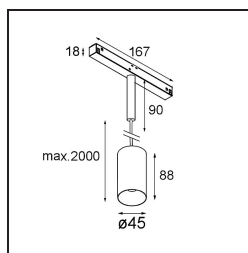

Date
Customer
Project
Type

Minude Track 48V Suspended 45 1x LED 3000K Medium 1-10V Champagne Brushed Anodised

Minude's yogic flexibility will surprise you about as much as its bare, cylindrical design. Express a refined and minimalistic look & feel on walls, on high or low ceilings. Try more than one Minude on our Pista track or on our redesigned Modupoint LED. Its long string of colours and miniature size will make a big impression.

Specifications

Material	11462241
Light Source Type	LED
LED Type	BRIDGELUX V6 HD G7
LED technology	LED COB
CRI	Min. 90
Colour Temperature	3000K
Lifetime	L80B10 @50,000 Hours
Lamp Included	Yes
Number of Light Sources	1
CIE flux code	99 100 100 100 73
Binning (SDCM)	2
Light Direction	Down
Optic	Lens
Measured beam angle (°)	29.6
Input Voltage	48Vdc
Luminaire power (W)	11.0
Electrical Class	III
IP Rating	20
Glow wire rating (°C)	960
Dimming Protocol	1-10V
Indoor/Outdoor	Indoor
Application	Ceiling
Mounting	Suspended
Adjustability	Not Applicable
Distance to Lighted Object (m)	0,1
Primary Colour & Primary Finish	Champagne, Brushed Anodised
Gross weight (g)	458.0
Luminous flux per lamp (lm)	618
Efficacy (lm/W)	56
Glare rating	5
Remark	<ul style="list-style-type: none"> • This is not a complete product. Pista track 48V system required. • For installations without dimmer, it is recommended to use 1-10 V luminaires.