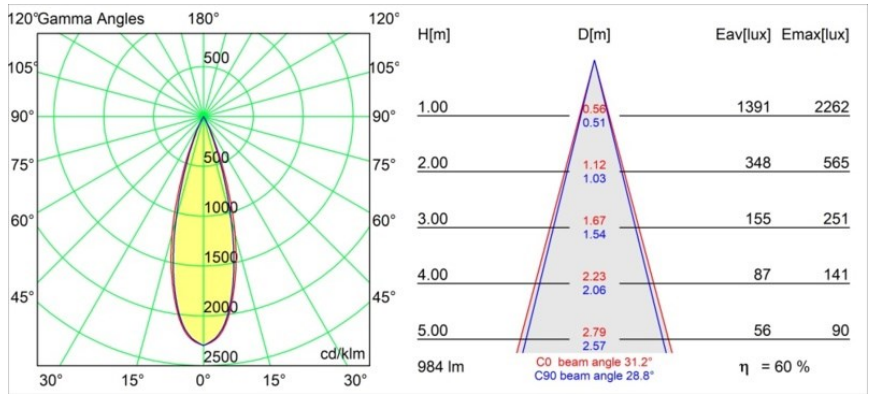

### Specifications

Material	11462281
Light Source Type	LED
LED Type	BRIDGELUX V6 HD G7
LED technology	LED COB
CRI	Min. 90
Colour Temperature	3000K
Lifetime	L80B10 @50,000 Hours
Lamp Included	Yes
Number of Light Sources	1
CIE flux code	100 100 100 100 70
Binning (SDCM)	2
Light Direction	Down
Optic	Lens
Measured beam angle (°)	31.2
Input Voltage	48Vdc
Luminaire power (W)	11.0
Electrical Class	III
IP Rating	20
Glow wire rating (°C)	960
Dimming Protocol	1-10V
Indoor/Outdoor	Indoor
Application	Ceiling
Mounting	Suspended
Adjustability	Not Applicable
Distance to Lighted Object (m)	0,1
Primary Colour & Primary Finish	Black, Brushed Anodised
Gross weight (g)	458.0
Luminous flux per lamp (lm)	698
Efficacy (lm/W)	63
Glare rating	1
Remark	<ul style="list-style-type: none"> <li>• This is not a complete product. Pista track 48V system required.</li> <li>• For installations without dimmer, it is recommended to use 1-10 V luminaires.</li> </ul>

**TM30 & CRI diagram**

**Light distribution & beam diagram**

Diagrams