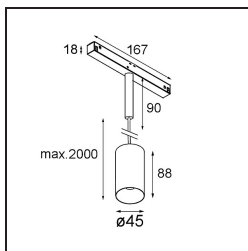

### Specifications

Material	11462281
Light Source Type	LED
LED Type	BRIDGELUX V6 HD G7
LED technology	LED COB
CRI	Min. 90
Colour Temperature	3000K
Lifetime	L80B10 @50,000 Hours
Lamp Included	Yes
Number of Light Sources	1
CIE flux code	100 100 100 100 70
Binning (SDCM)	2
Light Direction	Down
Optic	Lens
Measured beam angle (°)	31.2
Input Voltage	48Vdc
Luminaire power (W)	11.0
Electrical Class	III
IP Rating	20
Glow wire rating (°C)	960
Dimming Protocol	1-10V
Indoor/Outdoor	Indoor
Application	Ceiling
Mounting	Suspended
Adjustability	Not Applicable
Distance to Lighted Object (m)	0,1
Primary Colour & Primary Finish	Black, Brushed Anodised
Gross weight (g)	458.0
Luminous flux per lamp (lm)	698
Efficacy (lm/W)	63
Glare rating	1
Remark	<ul style="list-style-type: none"> <li>• This is not a complete product. Pista track 48V system required.</li> <li>• For installations without dimmer, it is recommended to use 1-10 V luminaires.</li> </ul>

**TM30 & CRI diagram**

**Light distribution & beam diagram**

Diagrams