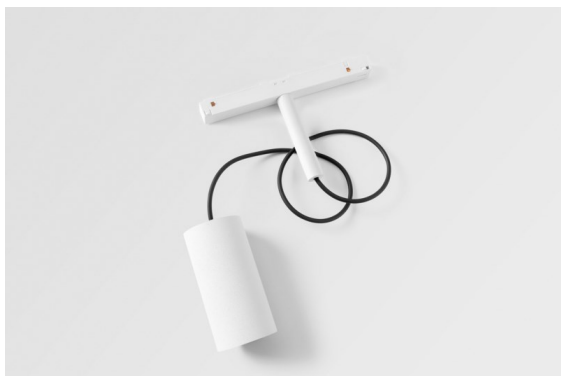

Date
Customer
Project
Type

Minude Track 48V Suspended 45 1x LED 3000K Medium 1-10V White Structure

Minude's yogic flexibility will surprise you about as much as its bare, cylindrical design. Express a refined and minimalistic look & feel on walls, on high or low ceilings. Try more than one Minude on our Pista track or on our redesigned Modupoint LED. Its long string of colours and miniature size will make a big impression.

Specifications

Material	11462209
Light Source Type	LED
LED Type	BRIDGELUX V6 HD G7
LED technology	LED COB
CRI	Min. 90
Colour Temperature	3000K
Lifetime	L80B10 @50,000 Hours
Lamp Included	Yes
Number of Light Sources	1
CIE flux code	98 99 100 100 72
Binning (SDCM)	2
Light Direction	Down
Optic	Lens
Measured beam angle (°)	29.6
Input Voltage	48Vdc
Luminaire power (W)	11.0
Electrical Class	III
IP Rating	20
Glow wire rating (°C)	960
Dimming Protocol	1-10V
Indoor/Outdoor	Indoor
Application	Ceiling
Mounting	Suspended
Adjustability	Not Applicable
Distance to Lighted Object (m)	0,1
Primary Colour & Primary Finish	White, Structure
Gross weight (g)	458.0
Luminous flux per lamp (lm)	610
Efficacy (lm/W)	55
Glare rating	13
Remark	<ul style="list-style-type: none"> • This is not a complete product. Pista track 48V system required. • For installations without dimmer, it is recommended to use 1-10 V luminaires.