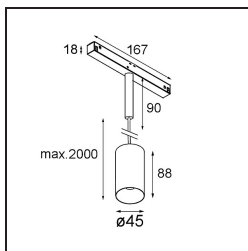

Date
Customer
Project
Type

Minude Track 48V Suspended 45 1x LED 3000K Medium 1-10V White Structure

Minude's yogic flexibility will surprise you about as much as its bare, cylindrical design. Express a refined and minimalistic look & feel on walls, on high or low ceilings. Try more than one Minude on our Pista track or on our redesigned Modupoint LED. Its long string of colours and miniature size will make a big impression.

Specifications

Material	11462209
Light Source Type	LED
LED Type	BRIDGELUX V6 HD G7
LED technology	LED COB
CRI	Min. 90
Colour Temperature	3000K
Lifetime	L80B10 @50,000 Hours
Lamp Included	Yes
Number of Light Sources	1
CIE flux code	98 99 100 100 72
Binning (SDCM)	2
Light Direction	Down
Optic	Lens
Measured beam angle (°)	29.6
Input Voltage	48Vdc
Luminaire power (W)	11.0
Electrical Class	III
IP Rating	20
Glow wire rating (°C)	960
Dimming Protocol	1-10V
Indoor/Outdoor	Indoor
Application	Ceiling
Mounting	Suspended
Adjustability	Not Applicable
Distance to Lighted Object (m)	0,1
Primary Colour & Primary Finish	White, Structure
Gross weight (g)	458.0
Luminous flux per lamp (lm)	610
Efficacy (lm/W)	55
Glare rating	13
Remark	<ul style="list-style-type: none"> • This is not a complete product. Pista track 48V system required. • For installations without dimmer, it is recommended to use 1-10 V luminaires.

TM30 & CRI diagram

Light distribution & beam diagram

Diagrams