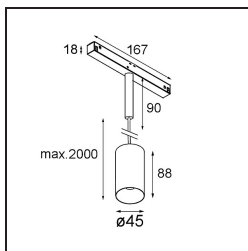

| |
|----------|
| Date |
| Customer |
| Project |
| Type |

Minude Track 48V Suspended 45 1x LED 3000K Medium 1-10V Black Structure

Minude's yogic flexibility will surprise you about as much as its bare, cylindrical design. Express a refined and minimalistic look & feel on walls, on high or low ceilings. Try more than one Minude on our Pista track or on our redesigned Modupoint LED. Its long string of colours and miniature size will make a big impression.

Specifications

| | |
|---------------------------------|---|
| Material | 11462232 |
| Light Source Type | LED |
| LED Type | BRIDGELUX V6 HD G7 |
| LED technology | LED COB |
| CRI | Min. 90 |
| Colour Temperature | 3000K |
| Lifetime | L80B10 @50,000 Hours |
| Lamp Included | Yes |
| Number of Light Sources | 1 |
| CIE flux code | 100 100 100 100 70 |
| Binning (SDCM) | 2 |
| Light Direction | Down |
| Optic | Lens |
| Measured beam angle (°) | 28.9 |
| Input Voltage | 48Vdc |
| Luminaire power (W) | 11.0 |
| Electrical Class | III |
| IP Rating | 20 |
| Glow wire rating (°C) | 960 |
| Dimming Protocol | 1-10V |
| Indoor/Outdoor | Indoor |
| Application | Ceiling |
| Mounting | Suspended |
| Adjustability | Not Applicable |
| Distance to Lighted Object (m) | 0,1 |
| Primary Colour & Primary Finish | Black, Structure |
| Gross weight (g) | 458.0 |
| Luminous flux per lamp (lm) | 591 |
| Efficacy (lm/W) | 54 |
| Glare rating | 1 |
| Remark | <ul style="list-style-type: none"> • This is not a complete product. Pista track 48V system required. • For installations without dimmer, it is recommended to use 1-10 V luminaires. |

TM30 & CRI diagram

Light distribution & beam diagram