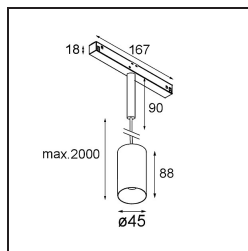

Specifications

Material	11462182
Light Source Type	LED
LED Type	BRIDGELUX V6 HD G7
LED technology	LED COB
CRI	Min. 90
Colour Temperature	2700K
Lifetime	L80B10 @50,000 Hours
Lamp Included	Yes
Number of Light Sources	1
CIE flux code	100 100 100 100 69
Binning (SDCM)	2
Light Direction	Down
Optic	Lens
Measured beam angle (°)	29.2
Input Voltage	48Vdc
Luminaire power (W)	11.0
Electrical Class	III
IP Rating	20
Glow wire rating (°C)	960
Dimming Protocol	DALI
DALI Standard	DALI-2
Indoor/Outdoor	Indoor
Application	Ceiling
Mounting	Suspended
Adjustability	Not Applicable
Distance to Lighted Object (m)	0,1
Primary Colour & Primary Finish	Bronze, Brushed Anodised
Gross weight (g)	458.0
Luminous flux per lamp (lm)	595
Efficacy (lm/W)	54
Glare rating	1
Remark	<ul style="list-style-type: none"> • This is not a complete product. Pista track 48V system required. • For installations without dimmer, it is recommended to use 1-10 V luminaires.