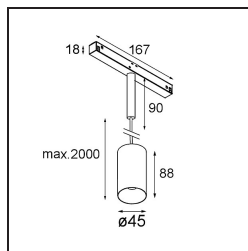

### Specifications

Material	11462182
Light Source Type	LED
LED Type	BRIDGELUX V6 HD G7
LED technology	LED COB
CRI	Min. 90
Colour Temperature	2700K
Lifetime	L80B10 @50,000 Hours
Lamp Included	Yes
Number of Light Sources	1
CIE flux code	100 100 100 100 69
Binning (SDCM)	2
Light Direction	Down
Optic	Lens
Measured beam angle (°)	29.2
Input Voltage	48Vdc
Luminaire power (W)	11.0
Electrical Class	III
IP Rating	20
Glow wire rating (°C)	960
Dimming Protocol	DALI
DALI Standard	DALI-2
Indoor/Outdoor	Indoor
Application	Ceiling
Mounting	Suspended
Adjustability	Not Applicable
Distance to Lighted Object (m)	0,1
Primary Colour & Primary Finish	Bronze, Brushed Anodised
Gross weight (g)	458.0
Luminous flux per lamp (lm)	595
Efficacy (lm/W)	54
Glare rating	1
Remark	<ul style="list-style-type: none"> <li>• This is not a complete product. Pista track 48V system required.</li> <li>• For installations without dimmer, it is recommended to use 1-10 V luminaires.</li> </ul>