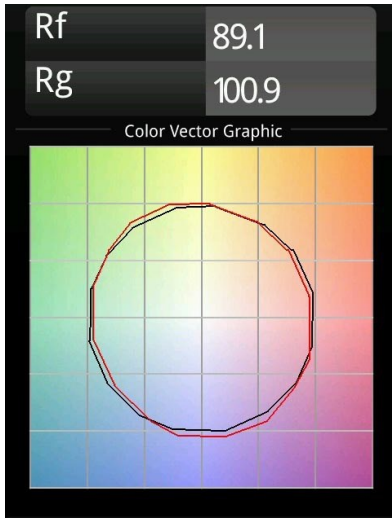

TM30 & CRI diagram