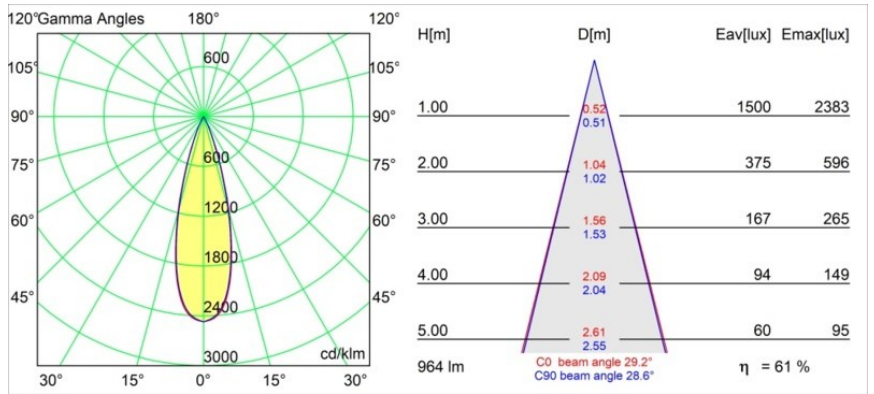

Light distribution & beam diagram