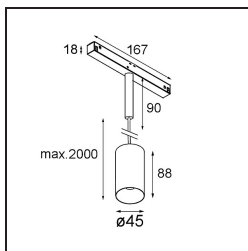

Specifications

Material	11462184
Light Source Type	LED
LED Type	BRIDGELUX V6 HD G7
LED technology	LED COB
CRI	Min. 90
Colour Temperature	2700K
Lifetime	L80B10 @50,000 Hours
Lamp Included	Yes
Number of Light Sources	1
CIE flux code	100 100 100 100 71
Binning (SDCM)	2
Light Direction	Down
Optic	Lens
Measured beam angle (°)	29.3
Input Voltage	48Vdc
Luminaire power (W)	11.0
Electrical Class	III
IP Rating	20
Glow wire rating (°C)	960
Dimming Protocol	DALI
DALI Standard	DALI-2
Indoor/Outdoor	Indoor
Application	Ceiling
Mounting	Suspended
Adjustability	Not Applicable
Distance to Lighted Object (m)	0,1
Primary Colour & Primary Finish	Silver Bronze, Brushed Anodised
Gross weight (g)	458.0
Luminous flux per lamp (lm)	599
Efficacy (lm/W)	54
Glare rating	2
Remark	<ul style="list-style-type: none"> • This is not a complete product. Pista track 48V system required. • For installations without dimmer, it is recommended to use 1-10 V luminaires.

TM30 & CRI diagram

Light distribution & beam diagram

Diagrams