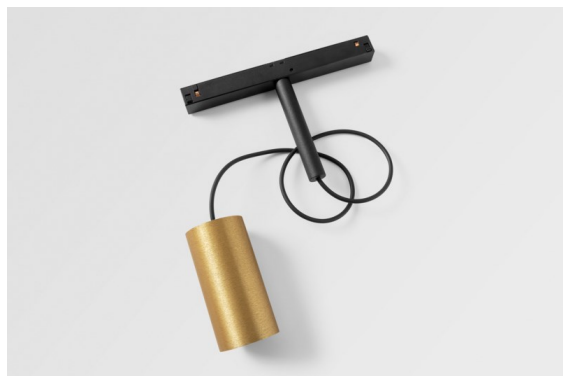

Date
Customer
Project
Type

Minude Track 48V Suspended 45 lx LED 2700K Medium DALI Champagne Brushed Anodised

Minude's yogic flexibility will surprise you about as much as its bare, cylindrical design. Express a refined and minimalistic look & feel on walls, on high or low ceilings. Try more than one Minude on our Pista track or on our redesigned Modupoint LED. Its long string of colours and miniature size will make a big impression.

Specifications

Material	11462141
Light Source Type	LED
LED Type	BRIDGELUX V6 HD G7
LED technology	LED COB
CRI	Min. 90
Colour Temperature	2700K
Lifetime	L80B10 @50,000 Hours
Lamp Included	Yes
Number of Light Sources	1
CIE flux code	99 100 100 100 73
Binning (SDCM)	2
Light Direction	Down
Optic	Lens
Measured beam angle (°)	29.6
Input Voltage	48Vdc
Luminaire power (W)	11.0
Electrical Class	III
IP Rating	20
Glow wire rating (°C)	960
Dimming Protocol	DALI
DALI Standard	DALI-2
Indoor/Outdoor	Indoor
Application	Ceiling
Mounting	Suspended
Adjustability	Not Applicable
Distance to Lighted Object (m)	0,1
Primary Colour & Primary Finish	Champagne, Brushed Anodised
Gross weight (g)	458.0
Luminous flux per lamp (lm)	605
Efficacy (lm/W)	55
Glare rating	5
Remark	<ul style="list-style-type: none"> • This is not a complete product. Pista track 48V system required. • For installations without dimmer, it is recommended to use 1-10 V luminaires.