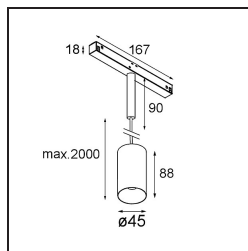

Specifications

Material	11462141
Light Source Type	LED
LED Type	BRIDGELUX V6 HD G7
LED technology	LED COB
CRI	Min. 90
Colour Temperature	2700K
Lifetime	L80B10 @50,000 Hours
Lamp Included	Yes
Number of Light Sources	1
CIE flux code	99 100 100 100 73
Binning (SDCM)	2
Light Direction	Down
Optic	Lens
Measured beam angle (°)	29.6
Input Voltage	48Vdc
Luminaire power (W)	11.0
Electrical Class	III
IP Rating	20
Glow wire rating (°C)	960
Dimming Protocol	DALI
DALI Standard	DALI-2
Indoor/Outdoor	Indoor
Application	Ceiling
Mounting	Suspended
Adjustability	Not Applicable
Distance to Lighted Object (m)	0,1
Primary Colour & Primary Finish	Champagne, Brushed Anodised
Gross weight (g)	458.0
Luminous flux per lamp (lm)	605
Efficacy (lm/W)	55
Glare rating	5
Remark	<ul style="list-style-type: none"> • This is not a complete product. Pista track 48V system required. • For installations without dimmer, it is recommended to use 1-10 V luminaires.