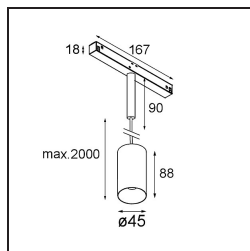

Specifications

Material	11462181
Light Source Type	LED
LED Type	BRIDGELUX V6 HD G7
LED technology	LED COB
CRI	Min. 90
Colour Temperature	2700K
Lifetime	L80B10 @50,000 Hours
Lamp Included	Yes
Number of Light Sources	1
CIE flux code	100 100 100 100 70
Binning (SDCM)	2
Light Direction	Down
Optic	Lens
Measured beam angle (°)	31.2
Input Voltage	48Vdc
Luminaire power (W)	11.0
Electrical Class	III
IP Rating	20
Glow wire rating (°C)	960
Dimming Protocol	DALI
DALI Standard	DALI-2
Indoor/Outdoor	Indoor
Application	Ceiling
Mounting	Suspended
Adjustability	Not Applicable
Distance to Lighted Object (m)	0,1
Primary Colour & Primary Finish	Black, Brushed Anodised
Gross weight (g)	458.0
Luminous flux per lamp (lm)	586
Efficacy (lm/W)	53
Glare rating	1
Remark	<ul style="list-style-type: none"> • This is not a complete product. Pista track 48V system required. • For installations without dimmer, it is recommended to use 1-10 V luminaires.

TM30 & CRI diagram

Light distribution & beam diagram