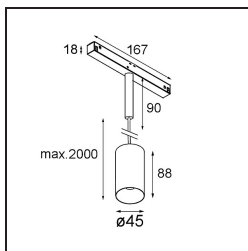

### Specifications

Material	11462132
Light Source Type	LED
LED Type	BRIDGELUX V6 HD G7
LED technology	LED COB
CRI	Min. 90
Colour Temperature	2700K
Lifetime	L80B10 @50,000 Hours
Lamp Included	Yes
Number of Light Sources	1
CIE flux code	100 100 100 100 70
Binning (SDCM)	2
Light Direction	Down
Optic	Lens
Measured beam angle (°)	28.9
Input Voltage	48Vdc
Luminaire power (W)	11.0
Electrical Class	III
IP Rating	20
Glow wire rating (°C)	960
Dimming Protocol	DALI
DALI Standard	DALI-2
Indoor/Outdoor	Indoor
Application	Ceiling
Mounting	Suspended
Adjustability	Not Applicable
Distance to Lighted Object (m)	0,1
Primary Colour & Primary Finish	Black, Structure
Gross weight (g)	458.0
Luminous flux per lamp (lm)	579
Efficacy (lm/W)	53
Glare rating	1
Remark	<ul style="list-style-type: none"> <li>• This is not a complete product. Pista track 48V system required.</li> <li>• For installations without dimmer, it is recommended to use 1-10 V luminaires.</li> </ul>

**TM30 & CRI diagram**

**Light distribution & beam diagram**