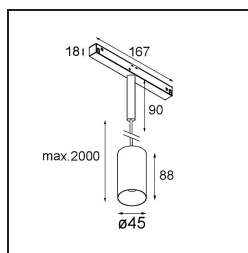

*Minude Track 48V Suspended 45 1x LED 2700K Medium 1-10V Bronze Brushed Anodised*

Minude's yogic flexibility will surprise you about as much as its bare, cylindrical design. Express a refined and minimalistic look & feel on walls, on high or low ceilings. Try more than one Minude on our Pista track or on our redesigned Modupoint LED. Its long string of colours and miniature size will make a big impression.

### Specifications

Material	11462082
Light Source Type	LED
LED Type	BRIDGELUX V6 HD G7
LED technology	LED COB
CRI	Min. 90
Colour Temperature	2700K
Lifetime	L80B10 @50,000 Hours
Lamp Included	Yes
Number of Light Sources	1
CIE flux code	100 100 100 100 69
Binning (SDCM)	2
Light Direction	Down
Optic	Lens
Measured beam angle (°)	29.2
Input Voltage	48Vdc
Luminaire power (W)	11.0
Electrical Class	III
IP Rating	20
Glow wire rating (°C)	960
Dimming Protocol	1-10V
Indoor/Outdoor	Indoor
Application	Ceiling
Mounting	Suspended
Adjustability	Not Applicable
Distance to Lighted Object (m)	0,1
Primary Colour & Primary Finish	Bronze, Brushed Anodised
Gross weight (g)	458.0
Luminous flux per lamp (lm)	595
Efficacy (lm/W)	54
Glare rating	1
Remark	<ul style="list-style-type: none"> <li>• This is not a complete product. Pista track 48V system required.</li> <li>• For installations without dimmer, it is recommended to use 1-10 V luminaires.</li> </ul>