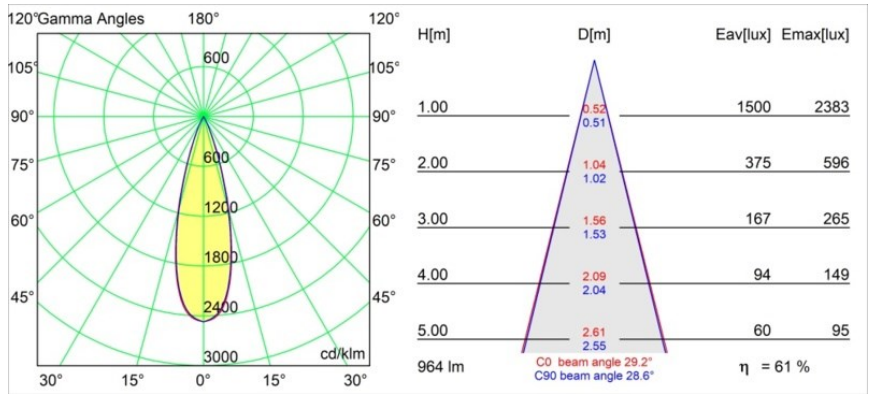

### Specifications

Material	11462082
Light Source Type	LED
LED Type	BRIDGELUX V6 HD G7
LED technology	LED COB
CRI	Min. 90
Colour Temperature	2700K
Lifetime	L80B10 @50,000 Hours
Lamp Included	Yes
Number of Light Sources	1
CIE flux code	100 100 100 100 69
Binning (SDCM)	2
Light Direction	Down
Optic	Lens
Measured beam angle (°)	29.2
Input Voltage	48Vdc
Luminaire power (W)	11.0
Electrical Class	III
IP Rating	20
Glow wire rating (°C)	960
Dimming Protocol	1-10V
Indoor/Outdoor	Indoor
Application	Ceiling
Mounting	Suspended
Adjustability	Not Applicable
Distance to Lighted Object (m)	0,1
Primary Colour & Primary Finish	Bronze, Brushed Anodised
Gross weight (g)	458.0
Luminous flux per lamp (lm)	595
Efficacy (lm/W)	54
Glare rating	1
Remark	<ul style="list-style-type: none"> <li>• This is not a complete product. Pista track 48V system required.</li> <li>• For installations without dimmer, it is recommended to use 1-10 V luminaires.</li> </ul>

**TM30 & CRI diagram**

**Light distribution & beam diagram**

Diagrams