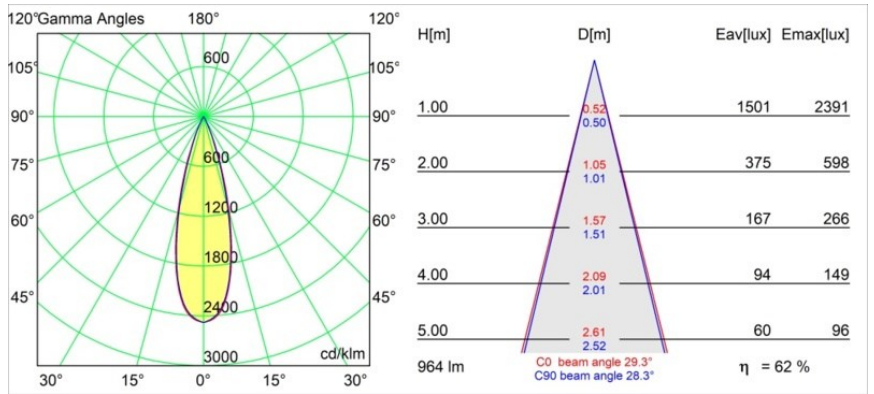

### Specifications

Material	11462084
Light Source Type	LED
LED Type	BRIDGELUX V6 HD G7
LED technology	LED COB
CRI	Min. 90
Colour Temperature	2700K
Lifetime	L80B10 @50,000 Hours
Lamp Included	Yes
Number of Light Sources	1
CIE flux code	100 100 100 100 71
Binning (SDCM)	2
Light Direction	Down
Optic	Lens
Measured beam angle (°)	29.3
Input Voltage	48Vdc
Luminaire power (W)	11.0
Electrical Class	III
IP Rating	20
Glow wire rating (°C)	960
Dimming Protocol	1-10V
Indoor/Outdoor	Indoor
Application	Ceiling
Mounting	Suspended
Adjustability	Not Applicable
Distance to Lighted Object (m)	0,1
Primary Colour & Primary Finish	Silver Bronze, Brushed Anodised
Gross weight (g)	458.0
Luminous flux per lamp (lm)	599
Efficacy (lm/W)	54
Glare rating	2
Remark	<ul style="list-style-type: none"> <li>• This is not a complete product. Pista track 48V system required.</li> <li>• For installations without dimmer, it is recommended to use 1-10 V luminaires.</li> </ul>

**TM30 & CRI diagram**

**Light distribution & beam diagram**

Diagrams