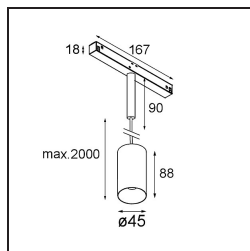

Date
Customer
Project
Type

*Minude Track 48V Suspended 45 1x LED 2700K Medium 1-10V Silver Bronze Brushed Anodised*

Minude's yogic flexibility will surprise you about as much as its bare, cylindrical design. Express a refined and minimalistic look & feel on walls, on high or low ceilings. Try more than one Minude on our Pista track or on our redesigned Modupoint LED. Its long string of colours and miniature size will make a big impression.

### Specifications

Material	11462084
Light Source Type	LED
LED Type	BRIDGELUX V6 HD G7
LED technology	LED COB
CRI	Min. 90
Colour Temperature	2700K
Lifetime	L80B10 @50,000 Hours
Lamp Included	Yes
Number of Light Sources	1
CIE flux code	100 100 100 100 71
Binning (SDCM)	2
Light Direction	Down
Optic	Lens
Measured beam angle (°)	29.3
Input Voltage	48Vdc
Luminaire power (W)	11.0
Electrical Class	III
IP Rating	20
Glow wire rating (°C)	960
Dimming Protocol	1-10V
Indoor/Outdoor	Indoor
Application	Ceiling
Mounting	Suspended
Adjustability	Not Applicable
Distance to Lighted Object (m)	0,1
Primary Colour & Primary Finish	Silver Bronze, Brushed Anodised
Gross weight (g)	458.0
Luminous flux per lamp (lm)	599
Efficacy (lm/W)	54
Glare rating	2
Remark	<ul style="list-style-type: none"> <li>• This is not a complete product. Pista track 48V system required.</li> <li>• For installations without dimmer, it is recommended to use 1-10 V luminaires.</li> </ul>