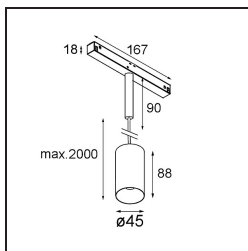

Date
Customer
Project
Type

*Minude Track 48V Suspended 45 1x LED 2700K Medium 1-10V Black Brushed Anodised*

Minude's yogic flexibility will surprise you about as much as its bare, cylindrical design. Express a refined and minimalistic look & feel on walls, on high or low ceilings. Try more than one Minude on our Pista track or on our redesigned Modupoint LED. Its long string of colours and miniature size will make a big impression.

### Specifications

Material	11462081
Light Source Type	LED
LED Type	BRIDGELUX V6 HD G7
LED technology	LED COB
CRI	Min. 90
Colour Temperature	2700K
Lifetime	L80B10 @50,000 Hours
Lamp Included	Yes
Number of Light Sources	1
CIE flux code	100 100 100 100 70
Binning (SDCM)	2
Light Direction	Down
Optic	Lens
Measured beam angle (°)	31.2
Input Voltage	48Vdc
Luminaire power (W)	11.0
Electrical Class	III
IP Rating	20
Glow wire rating (°C)	960
Dimming Protocol	1-10V
Indoor/Outdoor	Indoor
Application	Ceiling
Mounting	Suspended
Adjustability	Not Applicable
Distance to Lighted Object (m)	0,1
Primary Colour & Primary Finish	Black, Brushed Anodised
Gross weight (g)	458.0
Luminous flux per lamp (lm)	586
Efficacy (lm/W)	53
Glare rating	1
Remark	<ul style="list-style-type: none"> <li>• This is not a complete product. Pista track 48V system required.</li> <li>• For installations without dimmer, it is recommended to use 1-10 V luminaires.</li> </ul>

**TM30 & CRI diagram**

**Light distribution & beam diagram**

Diagrams