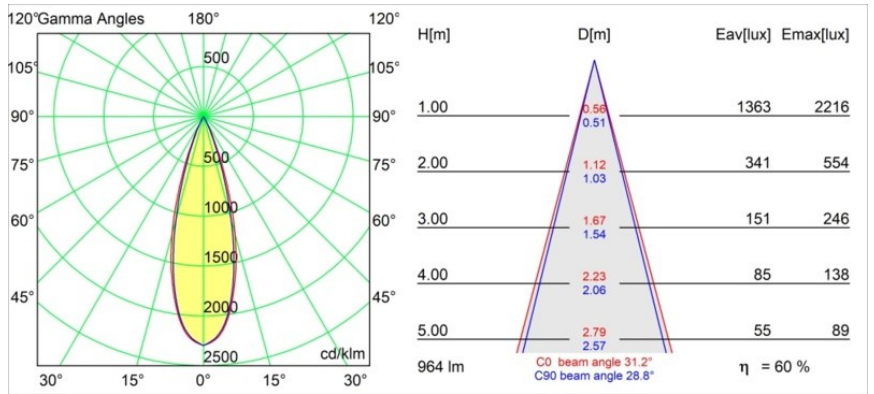

### Specifications

Material	11462081
Light Source Type	LED
LED Type	BRIDGELUX V6 HD G7
LED technology	LED COB
CRI	Min. 90
Colour Temperature	2700K
Lifetime	L80B10 @50,000 Hours
Lamp Included	Yes
Number of Light Sources	1
CIE flux code	100 100 100 100 70
Binning (SDCM)	2
Light Direction	Down
Optic	Lens
Measured beam angle (°)	31.2
Input Voltage	48Vdc
Luminaire power (W)	11.0
Electrical Class	III
IP Rating	20
Glow wire rating (°C)	960
Dimming Protocol	1-10V
Indoor/Outdoor	Indoor
Application	Ceiling
Mounting	Suspended
Adjustability	Not Applicable
Distance to Lighted Object (m)	0,1
Primary Colour & Primary Finish	Black, Brushed Anodised
Gross weight (g)	458.0
Luminous flux per lamp (lm)	586
Efficacy (lm/W)	53
Glare rating	1
Remark	<ul style="list-style-type: none"> <li>• This is not a complete product. Pista track 48V system required.</li> <li>• For installations without dimmer, it is recommended to use 1-10 V luminaires.</li> </ul>

**TM30 & CRI diagram**

**Light distribution & beam diagram**

Diagrams