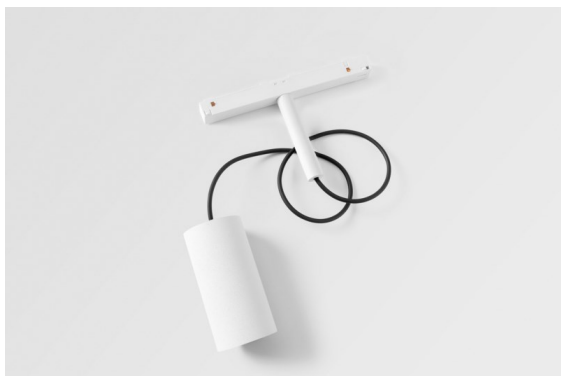

Date
Customer
Project
Type

Minude Track 48V Suspended 45 1x LED 2700K Medium 1-10V White Structure

Minude's yogic flexibility will surprise you about as much as its bare, cylindrical design. Express a refined and minimalistic look & feel on walls, on high or low ceilings. Try more than one Minude on our Pista track or on our redesigned Modupoint LED. Its long string of colours and miniature size will make a big impression.

Specifications

Material	11462009
Light Source Type	LED
LED Type	BRIDGELUX V6 HD G7
LED technology	LED COB
CRI	Min. 90
Colour Temperature	2700K
Lifetime	L80B10 @50,000 Hours
Lamp Included	Yes
Number of Light Sources	1
CIE flux code	98 99 100 100 72
Binning (SDCM)	2
Light Direction	Down
Optic	Lens
Measured beam angle (°)	29.6
Input Voltage	48Vdc
Luminaire power (W)	11.0
Electrical Class	III
IP Rating	20
Glow wire rating (°C)	960
Dimming Protocol	1-10V
Indoor/Outdoor	Indoor
Application	Ceiling
Mounting	Suspended
Adjustability	Not Applicable
Distance to Lighted Object (m)	0,1
Primary Colour & Primary Finish	White, Structure
Gross weight (g)	458.0
Luminous flux per lamp (lm)	598
Efficacy (lm/W)	54
Glare rating	13
Remark	<ul style="list-style-type: none"> • This is not a complete product. Pista track 48V system required. • For installations without dimmer, it is recommended to use 1-10 V luminaires.