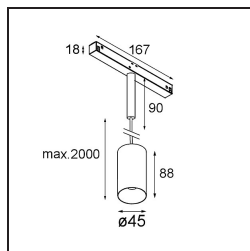

Date
Customer
Project
Type

Minude Track 48V Suspended 45 1x LED 2700K Medium 1-10V White Structure

Minude's yogic flexibility will surprise you about as much as its bare, cylindrical design. Express a refined and minimalistic look & feel on walls, on high or low ceilings. Try more than one Minude on our Pista track or on our redesigned Modupoint LED. Its long string of colours and miniature size will make a big impression.

Specifications

Material	11462009
Light Source Type	LED
LED Type	BRIDGELUX V6 HD G7
LED technology	LED COB
CRI	Min. 90
Colour Temperature	2700K
Lifetime	L80B10 @50,000 Hours
Lamp Included	Yes
Number of Light Sources	1
CIE flux code	98 99 100 100 72
Binning (SDCM)	2
Light Direction	Down
Optic	Lens
Measured beam angle (°)	29.6
Input Voltage	48Vdc
Luminaire power (W)	11.0
Electrical Class	III
IP Rating	20
Glow wire rating (°C)	960
Dimming Protocol	1-10V
Indoor/Outdoor	Indoor
Application	Ceiling
Mounting	Suspended
Adjustability	Not Applicable
Distance to Lighted Object (m)	0,1
Primary Colour & Primary Finish	White, Structure
Gross weight (g)	458.0
Luminous flux per lamp (lm)	598
Efficacy (lm/W)	54
Glare rating	13
Remark	<ul style="list-style-type: none"> • This is not a complete product. Pista track 48V system required. • For installations without dimmer, it is recommended to use 1-10 V luminaires.