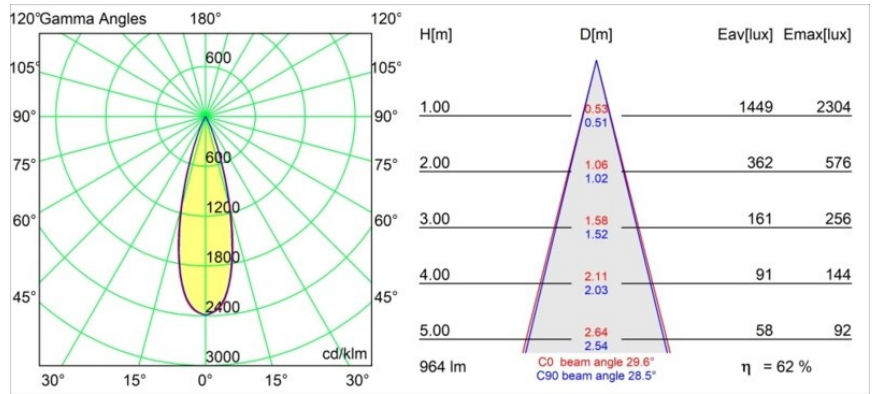

Light distribution & beam diagram