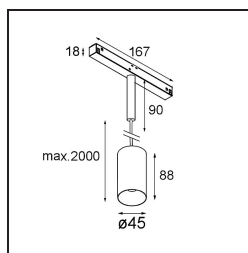

Date
Customer
Project
Type

Minude Track 48V Suspended 45 1x LED 2700K Medium 1-10V Black Structure

Minude's yogic flexibility will surprise you about as much as its bare, cylindrical design. Express a refined and minimalistic look & feel on walls, on high or low ceilings. Try more than one Minude on our Pista track or on our redesigned Modupoint LED. Its long string of colours and miniature size will make a big impression.

Specifications

Material	11462032
Light Source Type	LED
LED Type	BRIDGELUX V6 HD G7
LED technology	LED COB
CRI	Min. 90
Colour Temperature	2700K
Lifetime	L80B10 @50,000 Hours
Lamp Included	Yes
Number of Light Sources	1
CIE flux code	100 100 100 100 70
Binning (SDCM)	2
Light Direction	Down
Optic	Lens
Measured beam angle (°)	28.9
Input Voltage	48Vdc
Luminaire power (W)	11.0
Electrical Class	III
IP Rating	20
Glow wire rating (°C)	960
Dimming Protocol	1-10V
Indoor/Outdoor	Indoor
Application	Ceiling
Mounting	Suspended
Adjustability	Not Applicable
Distance to Lighted Object (m)	0,1
Primary Colour & Primary Finish	Black, Structure
Gross weight (g)	458.0
Luminous flux per lamp (lm)	579
Efficacy (lm/W)	53
Glare rating	1
Remark	<ul style="list-style-type: none"> • This is not a complete product. Pista track 48V system required. • For installations without dimmer, it is recommended to use 1-10 V luminaires.