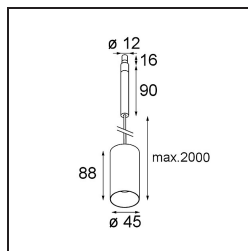

Specifications

Material	11464041
Light Source Type	LED
LED Type	BRIDGELUX V6 HD G7
LED technology	LED COB
CRI	Min. 90
Colour Temperature	2700K
Lifetime	L80B10 @50,000 Hours
Lamp Included	Yes
Number of Light Sources	1
CIE flux code	99 100 100 100 63
Binning (SDCM)	2
Light Direction	Down
Optic	Lens
Measured beam angle (°)	29.6
Input Voltage	Constant Current Driver Required
Electrical Class	III
IP Rating	20
Glow wire rating (°C)	960
Indoor/Outdoor	Indoor
Application	Ceiling
Mounting	Suspended
Adjustability	Not Applicable
Distance to Lighted Object (m)	0,1
Primary Colour & Primary Finish	Champagne, Brushed Anodised
Gross weight (g)	345.0
Drive current (mA)	350 500
Min. forward voltage (Vf)	14,8 15,2
Max. forward voltage (Vf)	18,0 18,6
Connected load (W)	5,7 8,5
Luminous flux per lamp (lm)	449 605
Efficacy (lm/W)	79 71
Glare rating	4 5
Remark	<ul style="list-style-type: none"> This is not a complete product. Modupoint Round or Modupoint Square system required.