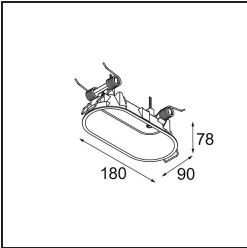

- **13240709** Modupoint Round Deep Recessed 90 2x DE White Structure
- **13240732** Modupoint Round Deep Recessed 90 2x DE Black Structure