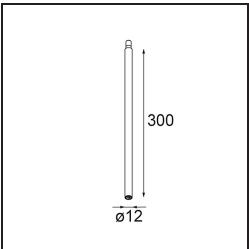

Specifications

Material	11464032
Light Source Type	LED
LED Type	BRIDGELUX V6 HD G7
LED technology	LED COB
CRI	Min. 90
Colour Temperature	2700K
Lifetime	L80B10 @50,000 Hours
Lamp Included	Yes
Number of Light Sources	1
CIE flux code	100 100 100 100 60
Binning (SDCM)	2
Light Direction	Down
Optic	Lens
Measured beam angle (°)	28.9
Input Voltage	Constant Current Driver Required
Electrical Class	III
IP Rating	20
Glow wire rating (°C)	960
Indoor/Outdoor	Indoor
Application	Ceiling
Mounting	Suspended
Adjustability	Not Applicable
Distance to Lighted Object (m)	0,1
Primary Colour & Primary Finish	Black, Structure
Gross weight (g)	345.0
Drive current (mA)	350 500
Min. forward voltage (Vf)	14.8 15.2
Max. forward voltage (Vf)	18.0 18.6
Connected load (W)	5.7 8.5
Luminous flux per lamp (lm)	429 579
Efficacy (lm/W)	75 68
Glare rating	1 2
Remark	<ul style="list-style-type: none"> This is not a complete product. Modupoint Round or Modupoint Square system required.

TM30 & CRI diagram

Light distribution & beam diagram

Diagrams

Decorative Accessories

13240009 Stick Modupoint 100 White Structure
13240032 Stick Modupoint 100 Black Structure

13240109 Stick Modupoint 200 White Structure
13240132 Stick Modupoint 200 Black Structure