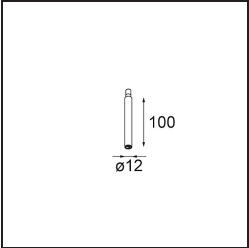

Specifications

Material	11464032
Light Source Type	LED
LED Type	BRIDGELUX V6 HD G7
LED technology	LED COB
CRI	Min. 90
Colour Temperature	2700K
Lifetime	L80B10 @50,000 Hours
Lamp Included	Yes
Number of Light Sources	1
CIE flux code	100 100 100 100 60
Binning (SDCM)	2
Light Direction	Down
Optic	Lens
Measured beam angle (°)	28.9
Input Voltage	Constant Current Driver Required
Electrical Class	III
IP Rating	20
Glow wire rating (°C)	960
Indoor/Outdoor	Indoor
Application	Ceiling
Mounting	Suspended
Adjustability	Not Applicable
Distance to Lighted Object (m)	0,1
Primary Colour & Primary Finish	Black, Structure
Gross weight (g)	345.0
Drive current (mA)	350 500
Min. forward voltage (Vf)	14.8 15.2
Max. forward voltage (Vf)	18.0 18.6
Connected load (W)	5.7 8.5
Luminous flux per lamp (lm)	429 579
Efficacy (lm/W)	75 68
Glare rating	1 2
Remark	<ul style="list-style-type: none"> This is not a complete product. Modupoint Round or Modupoint Square system required.

TM30 & CRI diagram

Light distribution & beam diagram

Diagrams

Decorative Accessories

13240009 Stick Modupoint 100 White Structure
13240032 Stick Modupoint 100 Black Structure

13240109 Stick Modupoint 200 White Structure
13240132 Stick Modupoint 200 Black Structure