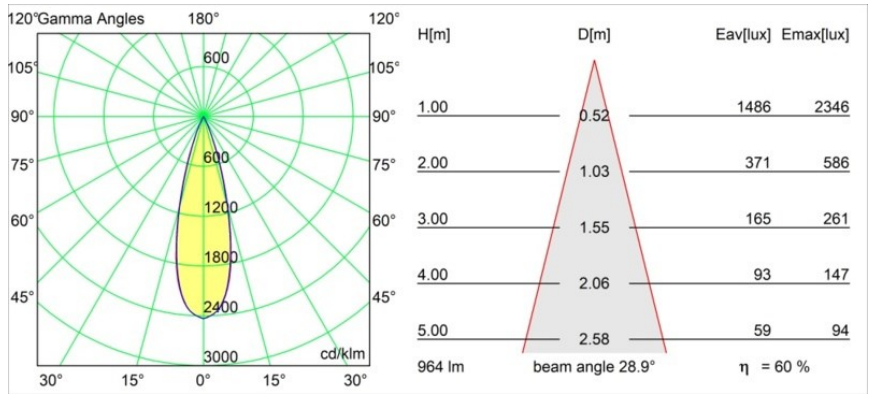

Light distribution & beam diagram