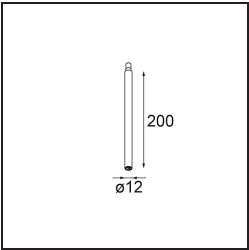

Specifications

Material	11464032
Light Source Type	LED
LED Type	BRIDGELUX V6 HD G7
LED technology	LED COB
CRI	Min. 90
Colour Temperature	2700K
Lifetime	L80B10 @50,000 Hours
Lamp Included	Yes
Number of Light Sources	1
CIE flux code	100 100 100 100 60
Binning (SDCM)	2
Light Direction	Down
Optic	Lens
Measured beam angle (°)	28.9
Input Voltage	Constant Current Driver Required
Electrical Class	III
IP Rating	20
Glow wire rating (°C)	960
Indoor/Outdoor	Indoor
Application	Ceiling
Mounting	Suspended
Adjustability	Not Applicable
Distance to Lighted Object (m)	0,1
Primary Colour & Primary Finish	Black, Structure
Gross weight (g)	345.0
Drive current (mA)	350 500
Min. forward voltage (Vf)	14.8 15.2
Max. forward voltage (Vf)	18.0 18.6
Connected load (W)	5.7 8.5
Luminous flux per lamp (lm)	429 579
Efficacy (lm/W)	75 68
Glare rating	1 2
Remark	<ul style="list-style-type: none"> This is not a complete product. Modupoint Round or Modupoint Square system required.

TM30 & CRI diagram

Light distribution & beam diagram

Diagrams

Decorative Accessories

13240009 Stick Modupoint 100 White Structure
13240032 Stick Modupoint 100 Black Structure

13240109 Stick Modupoint 200 White Structure
13240132 Stick Modupoint 200 Black Structure