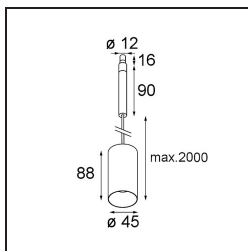

Specifications

Material	11464032
Light Source Type	LED
LED Type	BRIDGELUX V6 HD G7
LED technology	LED COB
CRI	Min. 90
Colour Temperature	2700K
Lifetime	L80B10 @50,000 Hours
Lamp Included	Yes
Number of Light Sources	1
CIE flux code	100 100 100 100 60
Binning (SDCM)	2
Light Direction	Down
Optic	Lens
Measured beam angle (°)	28.9
Input Voltage	Constant Current Driver Required
Electrical Class	III
IP Rating	20
Glow wire rating (°C)	960
Indoor/Outdoor	Indoor
Application	Ceiling
Mounting	Suspended
Adjustability	Not Applicable
Distance to Lighted Object (m)	0,1
Primary Colour & Primary Finish	Black, Structure
Gross weight (g)	345.0
Drive current (mA)	350 500
Min. forward voltage (Vf)	14.8 15.2
Max. forward voltage (Vf)	18.0 18.6
Connected load (W)	5.7 8.5
Luminous flux per lamp (lm)	429 579
Efficacy (lm/W)	75 68
Glare rating	1 2
Remark	<ul style="list-style-type: none"> This is not a complete product. Modupoint Round or Modupoint Square system required.