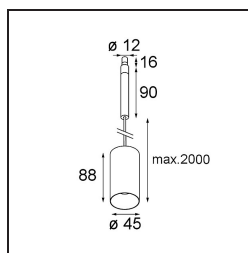

Specifications

Material	11464009
Light Source Type	LED
LED Type	BRIDGELUX V6 HD G7
LED technology	LED COB
CRI	Min. 90
Colour Temperature	2700K
Lifetime	L80B10 @50,000 Hours
Lamp Included	Yes
Number of Light Sources	1
CIE flux code	98 100 100 100 62
Binning (SDCM)	2
Light Direction	Down
Optic	Lens
Measured beam angle (°)	29.6
Input Voltage	Constant Current Driver Required
Electrical Class	III
IP Rating	20
Glow wire rating (°C)	960
Indoor/Outdoor	Indoor
Application	Ceiling
Mounting	Suspended
Adjustability	Not Applicable
Distance to Lighted Object (m)	0,1
Primary Colour & Primary Finish	White, Structure
Gross weight (g)	345.0
Drive current (mA)	350 500
Min. forward voltage (Vf)	14,8 15,2
Max. forward voltage (Vf)	18,0 18,6
Connected load (W)	5,7 8,5
Luminous flux per lamp (lm)	444 598
Efficacy (lm/W)	78 70
Glare rating	2 13
Remark	<ul style="list-style-type: none"> This is not a complete product. Modupoint Round or Modupoint Square system required.