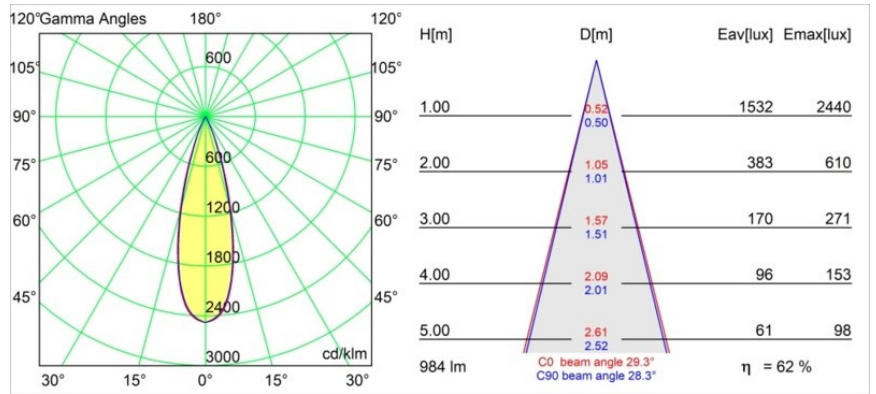

Light distribution & beam diagram