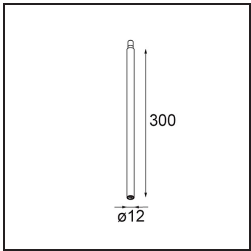

Specifications

Material	11463184
Light Source Type	LED
LED Type	BRIDGELUX V6 HD G7
LED technology	LED COB
CRI	Min. 90
Colour Temperature	3000K
Lifetime	L80B10 @50,000 Hours
Lamp Included	Yes
Number of Light Sources	1
CIE flux code	100 100 100 100 62
Binning (SDCM)	2
Light Direction	Down
Optic	Lens
Measured beam angle (°)	29.3
Input Voltage	Constant Current Driver Required
Electrical Class	III
IP Rating	20
Glow wire rating (°C)	960
Indoor/Outdoor	Indoor
Application	Ceiling, Wall
Adjustability	H 360° V 0°/+90°
Distance to Lighted Object (m)	0,1
Primary Colour & Primary Finish	Silver Bronze, Brushed Anodised
Gross weight (g)	258.0
Drive current (mA)	350 500
Min. forward voltage (Vf)	14,8 15,2
Max. forward voltage (Vf)	18,0 18,6
Connected load (W)	5,7 8,5
Luminous flux per lamp (lm)	454 612
Efficacy (lm/W)	80 72
Glare rating	1 2
Remark	<ul style="list-style-type: none"> • 3500K and 4000K on request • This is not a complete product. Modupoint Round or Modupoint Square system required.

TM30 & CRI diagram

Light distribution & beam diagram

Diagrams

Decorative Accessories

13240009 Stick Modupoint 100 White Structure
13240032 Stick Modupoint 100 Black Structure

13240109 Stick Modupoint 200 White Structure
13240132 Stick Modupoint 200 Black Structure