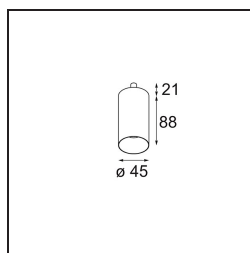

Specifications

Material	11463184
Light Source Type	LED
LED Type	BRIDGELUX V6 HD G7
LED technology	LED COB
CRI	Min. 90
Colour Temperature	3000K
Lifetime	L80B10 @50,000 Hours
Lamp Included	Yes
Number of Light Sources	1
CIE flux code	100 100 100 100 62
Binning (SDCM)	2
Light Direction	Down
Optic	Lens
Measured beam angle (°)	29.3
Input Voltage	Constant Current Driver Required
Electrical Class	III
IP Rating	20
Glow wire rating (°C)	960
Indoor/Outdoor	Indoor
Application	Ceiling, Wall
Adjustability	H 360° V 0°/+90°
Distance to Lighted Object (m)	0,1
Primary Colour & Primary Finish	Silver Bronze, Brushed Anodised
Gross weight (g)	258.0
Drive current (mA)	350 500
Min. forward voltage (Vf)	14,8 15,2
Max. forward voltage (Vf)	18,0 18,6
Connected load (W)	5,7 8,5
Luminous flux per lamp (lm)	454 612
Efficacy (lm/W)	80 72
Glare rating	1 2
Remark	<ul style="list-style-type: none"> • 3500K and 4000K on request • This is not a complete product. Modupoint Round or Modupoint Square system required.