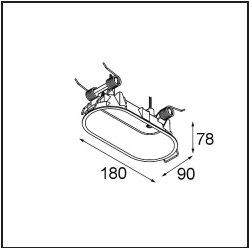

- **13240709** Modupoint Round Deep Recessed 90 2x DE White Structure
- **13240732** Modupoint Round Deep Recessed 90 2x DE Black Structure