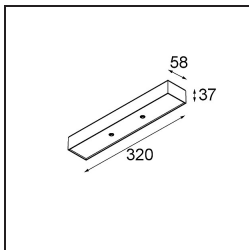

- **13490009** Modupoint Square Surface 320X58 2x Jack Trailing Edge DI 500mA White Structure
- **13490032** Modupoint Square Surface 320X58 2x Jack Trailing Edge DI 500mA Black Structure
- **13490109** Modupoint Square Surface 320X58 2x Jack 1800-3000K WD Trailing Edge DI 350mA White Structure
- **13490132** Modupoint Square Surface 320X58 2x Jack 1800-3000K WD Trailing Edge DI 350mA Black Structure
- **13490209** Modupoint Square Surface 320X58 2x Jack 1-10V DI 500mA White Structure
- **13490232** Modupoint Square Surface 320X58 2x Jack 1-10V DI 500mA Black Structure
- **13490309** Modupoint Square Surface 320X58 2x Jack 1800-3000K WD 1-10V DI 350mA White Structure
- **13490332** Modupoint Square Surface 320X58 2x Jack 1800-3000K WD 1-10V DI 350mA Black Structure
- **13490409** Modupoint Square Surface 320X58 2x Jack DALI/Push-Dim DI 500mA White Structure
- **13490432** Modupoint Square Surface 320X58 2x Jack DALI/Push-Dim DI 500mA Black Structure
- **13490509** Modupoint Square Surface 320X58 2x Jack 1800-3000K WD DALI/Push-Dim DI 350mA White Structure
- **13490532** Modupoint Square Surface 320X58 2x Jack 1800-3000K WD DALI/Push-Dim DI 350mA Black Structure
- **13493009** Modupoint Square Surface 320X58 2x Jack Casambi DI 500mA White Structure
- **13493109** Modupoint Square Surface 320X58 2x Jack 1800-3000K WD Casambi DI 350mA White Structure
- **13493032** Modupoint Square Surface 320X58 2x Jack Casambi DI 500mA Black Structure
- **13493132** Modupoint Square Surface 320X58 2x Jack 1800-3000K WD Casambi DI 350mA Black Structure