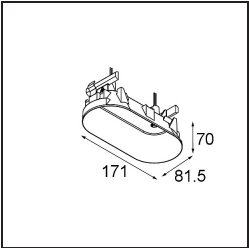

- **13240809** Modupoint Round Deep Recessed Trimless 82 2x DE White Structure
- **13240832** Modupoint Round Deep Recessed Trimless 82 2x DE Black Structure
- **13242009** Modupoint Round Surface 45 1x DE White Structure
- **13242084** Modupoint Round Surface 45 1x DE Silver Bronze Brushed Anodised
- **13242032** Modupoint Round Surface 45 1x DE Black Structure
- **13242041** Modupoint Round Surface 45 1x DE Champagne Brushed Anodised
- **13242081** Modupoint Round Surface 45 1x DE Black Brushed Anodised
- **13242082** Modupoint Round Surface 45 1x DE Bronze Brushed Anodised
- **13242080** Modupoint Round Surface 45 1x DE Black Chrome
- **13242004** Modupoint Round Surface 45 1x DE Cast Grey Matt