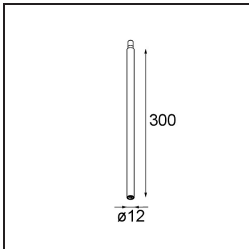

Date
Customer
Project
Type

*Minude Jack Adjustable 45 1x LED 3000K Medium DE Bronze Brushed Anodised*

**Specifications**

Material	11463182
Light Source Type	LED
LED Type	BRIDGELUX V6 HD G7
LED technology	LED COB
CRI	Min. 90
Colour Temperature	3000K
Lifetime	L80B10 @50,000 Hours
Lamp Included	Yes
Number of Light Sources	1
CIE flux code	100 100 100 100 62
Binning (SDCM)	2
Light Direction	Down
Optic	Lens
Measured beam angle (°)	29.2
Input Voltage	Constant Current Driver Required
Electrical Class	III
IP Rating	20
Glow wire rating (°C)	960
Indoor/Outdoor	Indoor
Application	Ceiling, Wall
Adjustability	H 360° V 0°/+90°
Distance to Lighted Object (m)	0,1
Primary Colour & Primary Finish	Bronze, Brushed Anodised
Gross weight (g)	258.0
Drive current (mA)	350      500
Min. forward voltage (Vf)	14,8      15,2
Max. forward voltage (Vf)	18,0      18,6
Connected load (W)	5,7      8,5
Luminous flux per lamp (lm)	450      607
Efficacy (lm/W)	79      71
Glare rating	1      2
Remark	<ul style="list-style-type: none"> <li>• 3500K and 4000K on request</li> <li>• This is not a complete product. Modupoint Round or Modupoint Square system required.</li> </ul>

**TM30 & CRI diagram**

**Light distribution & beam diagram**

Diagrams

**Decorative Accessories**

**13240009** Stick Modupoint 100 White Structure  
**13240032** Stick Modupoint 100 Black Structure

**13240109** Stick Modupoint 200 White Structure  
**13240132** Stick Modupoint 200 Black Structure