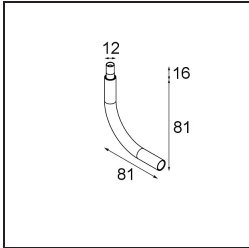

13242209 Stick Modupoint Curved 90° White Structure
13242232 Stick Modupoint Curved 90° Black Structure