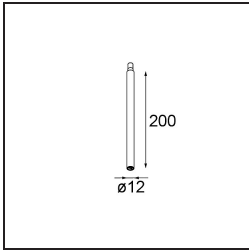

Date
Customer
Project
Type

*Minude Jack Adjustable 45 1x LED 3000K Medium DE Bronze Brushed Anodised*

**Specifications**

Material	11463182
Light Source Type	LED
LED Type	BRIDGELUX V6 HD G7
LED technology	LED COB
CRI	Min. 90
Colour Temperature	3000K
Lifetime	L80B10 @50,000 Hours
Lamp Included	Yes
Number of Light Sources	1
CIE flux code	100 100 100 100 62
Binning (SDCM)	2
Light Direction	Down
Optic	Lens
Measured beam angle (°)	29.2
Input Voltage	Constant Current Driver Required
Electrical Class	III
IP Rating	20
Glow wire rating (°C)	960
Indoor/Outdoor	Indoor
Application	Ceiling, Wall
Adjustability	H 360° V 0°/+90°
Distance to Lighted Object (m)	0,1
Primary Colour & Primary Finish	Bronze, Brushed Anodised
Gross weight (g)	258.0
Drive current (mA)	350      500
Min. forward voltage (Vf)	14,8      15,2
Max. forward voltage (Vf)	18,0      18,6
Connected load (W)	5,7      8,5
Luminous flux per lamp (lm)	450      607
Efficacy (lm/W)	79      71
Glare rating	1      2
Remark	<ul style="list-style-type: none"> <li>• 3500K and 4000K on request</li> <li>• This is not a complete product. Modupoint Round or Modupoint Square system required.</li> </ul>

**TM30 & CRI diagram**

**Light distribution & beam diagram**

Diagrams

**Decorative Accessories**

**13240009** Stick Modupoint 100 White Structure  
**13240032** Stick Modupoint 100 Black Structure

**13240109** Stick Modupoint 200 White Structure  
**13240132** Stick Modupoint 200 Black Structure