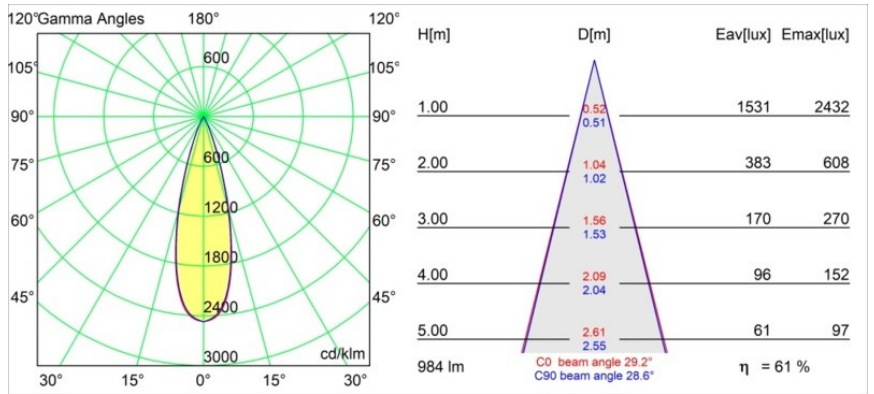

Light distribution & beam diagram