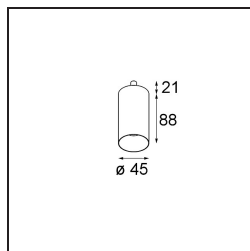

Date
Customer
Project
Type

*Minude Jack Adjustable 45 1x LED 3000K Medium DE Bronze Brushed Anodised*

**Specifications**

Material	11463182
Light Source Type	LED
LED Type	BRIDGELUX V6 HD G7
LED technology	LED COB
CRI	Min. 90
Colour Temperature	3000K
Lifetime	L80B10 @50,000 Hours
Lamp Included	Yes
Number of Light Sources	1
CIE flux code	100 100 100 100 62
Binning (SDCM)	2
Light Direction	Down
Optic	Lens
Measured beam angle (°)	29.2
Input Voltage	Constant Current Driver Required
Electrical Class	III
IP Rating	20
Glow wire rating (°C)	960
Indoor/Outdoor	Indoor
Application	Ceiling, Wall
Adjustability	H 360° V 0°/+90°
Distance to Lighted Object (m)	0,1
Primary Colour & Primary Finish	Bronze, Brushed Anodised
Gross weight (g)	258.0
Drive current (mA)	350      500
Min. forward voltage (Vf)	14,8      15,2
Max. forward voltage (Vf)	18,0      18,6
Connected load (W)	5,7      8,5
Luminous flux per lamp (lm)	450      607
Efficacy (lm/W)	79      71
Glare rating	1      2
Remark	<ul style="list-style-type: none"> <li>• 3500K and 4000K on request</li> <li>• This is not a complete product. Modupoint Round or Modupoint Square system required.</li> </ul>