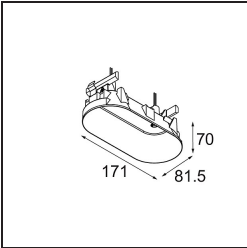

- **13240809** Modupoint Round Deep Recessed Trimless 82 2x DE White Structure
- **13240832** Modupoint Round Deep Recessed Trimless 82 2x DE Black Structure
- **13242009** Modupoint Round Surface 45 1x DE White Structure
- **13242084** Modupoint Round Surface 45 1x DE Silver Bronze Brushed Anodised
- **13242032** Modupoint Round Surface 45 1x DE Black Structure
- **13242041** Modupoint Round Surface 45 1x DE Champagne Brushed Anodised
- **13242081** Modupoint Round Surface 45 1x DE Black Brushed Anodised
- **13242082** Modupoint Round Surface 45 1x DE Bronze Brushed Anodised
- **13242080** Modupoint Round Surface 45 1x DE Black Chrome
- **13242004** Modupoint Round Surface 45 1x DE Cast Grey Matt