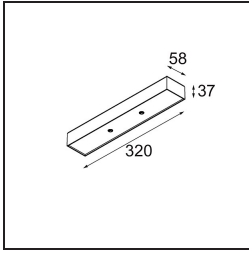

- **13490009** Modupoint Square Surface 320X58 2x Jack Trailing Edge DI 500mA White Structure
- **13490032** Modupoint Square Surface 320X58 2x Jack Trailing Edge DI 500mA Black Structure
- **13490109** Modupoint Square Surface 320X58 2x Jack 1800-3000K WD Trailing Edge DI 350mA White Structure
- **13490132** Modupoint Square Surface 320X58 2x Jack 1800-3000K WD Trailing Edge DI 350mA Black Structure
- **13490209** Modupoint Square Surface 320X58 2x Jack 1-10V DI 500mA White Structure
- **13490232** Modupoint Square Surface 320X58 2x Jack 1-10V DI 500mA Black Structure
- **13490309** Modupoint Square Surface 320X58 2x Jack 1800-3000K WD 1-10V DI 350mA White Structure
- **13490332** Modupoint Square Surface 320X58 2x Jack 1800-3000K WD 1-10V DI 350mA Black Structure
- **13490409** Modupoint Square Surface 320X58 2x Jack DALI/Push-Dim DI 500mA White Structure
- **13490432** Modupoint Square Surface 320X58 2x Jack DALI/Push-Dim DI 500mA Black Structure
- **13490509** Modupoint Square Surface 320X58 2x Jack 1800-3000K WD DALI/Push-Dim DI 350mA White Structure
- **13490532** Modupoint Square Surface 320X58 2x Jack 1800-3000K WD DALI/Push-Dim DI 350mA Black Structure
- **13493009** Modupoint Square Surface 320X58 2x Jack Casambi DI 500mA White Structure
- **13493109** Modupoint Square Surface 320X58 2x Jack 1800-3000K WD Casambi DI 350mA White Structure
- **13493032** Modupoint Square Surface 320X58 2x Jack Casambi DI 500mA Black Structure
- **13493132** Modupoint Square Surface 320X58 2x Jack 1800-3000K WD Casambi DI 350mA Black Structure