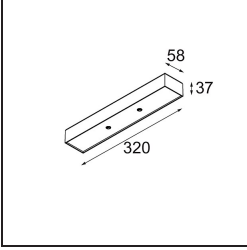

- **13490009** Modupoint Square Surface 320X58 2x Jack Trailing Edge DI 500mA White Structure
- **13490032** Modupoint Square Surface 320X58 2x Jack Trailing Edge DI 500mA Black Structure
- **13490109** Modupoint Square Surface 320X58 2x Jack 1800-3000K WD Trailing Edge DI 350mA White Structure
- **13490132** Modupoint Square Surface 320X58 2x Jack 1800-3000K WD Trailing Edge DI 350mA Black Structure
- **13490209** Modupoint Square Surface 320X58 2x Jack 1-10V DI 500mA White Structure
- **13490232** Modupoint Square Surface 320X58 2x Jack 1-10V DI 500mA Black Structure
- **13490309** Modupoint Square Surface 320X58 2x Jack 1800-3000K WD 1-10V DI 350mA White Structure
- **13490332** Modupoint Square Surface 320X58 2x Jack 1800-3000K WD 1-10V DI 350mA Black Structure
- **13490409** Modupoint Square Surface 320X58 2x Jack DALI/Push-Dim DI 500mA White Structure
- **13490432** Modupoint Square Surface 320X58 2x Jack DALI/Push-Dim DI 500mA Black Structure
- **13490509** Modupoint Square Surface 320X58 2x Jack 1800-3000K WD DALI/Push-Dim DI 350mA White Structure
- **13490532** Modupoint Square Surface 320X58 2x Jack 1800-3000K WD DALI/Push-Dim DI 350mA Black Structure
- **13493009** Modupoint Square Surface 320X58 2x Jack Casambi DI 500mA White Structure
- **13493109** Modupoint Square Surface 320X58 2x Jack 1800-3000K WD Casambi DI 350mA White Structure
- **13493032** Modupoint Square Surface 320X58 2x Jack Casambi DI 500mA Black Structure
- **13493132** Modupoint Square Surface 320X58 2x Jack 1800-3000K WD Casambi DI 350mA Black Structure