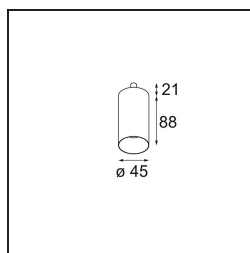

Date
Customer
Project
Type

Minude Jack Adjustable 45 1x LED 3000K Medium DE Black Brushed Anodised

Specifications

Material	11463181
Light Source Type	LED
LED Type	BRIDGELUX V6 HD G7
LED technology	LED COB
CRI	Min. 90
Colour Temperature	3000K
Lifetime	L80B10 @50,000 Hours
Lamp Included	Yes
Number of Light Sources	1
CIE flux code	100 100 100 100 61
Binning (SDCM)	2
Light Direction	Down
Optic	Lens
Measured beam angle (°)	31.2
Input Voltage	Constant Current Driver Required
Electrical Class	III
IP Rating	20
Glow wire rating (°C)	960
Indoor/Outdoor	Indoor
Application	Ceiling, Wall
Adjustability	H 360° V 0°/+90°
Distance to Lighted Object (m)	0,1
Primary Colour & Primary Finish	Black, Brushed Anodised
Gross weight (g)	258.0
Drive current (mA)	350 500
Min. forward voltage (Vf)	14,8 15,2
Max. forward voltage (Vf)	18,0 18,6
Connected load (W)	5,7 8,5
Luminous flux per lamp (lm)	444 598
Efficacy (lm/W)	78 70
Glare rating	1 2
Remark	<ul style="list-style-type: none"> • 3500K and 4000K on request • This is not a complete product. Modupoint Round or Modupoint Square system required.