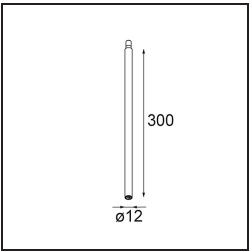

Date
Customer
Project
Type

Minude Jack Adjustable 45 1x LED 3000K Medium DE Black Brushed Anodised

Specifications

Material	11463181
Light Source Type	LED
LED Type	BRIDGELUX V6 HD G7
LED technology	LED COB
CRI	Min. 90
Colour Temperature	3000K
Lifetime	L80B10 @50,000 Hours
Lamp Included	Yes
Number of Light Sources	1
CIE flux code	100 100 100 100 61
Binning (SDCM)	2
Light Direction	Down
Optic	Lens
Measured beam angle (°)	31.2
Input Voltage	Constant Current Driver Required
Electrical Class	III
IP Rating	20
Glow wire rating (°C)	960
Indoor/Outdoor	Indoor
Application	Ceiling, Wall
Adjustability	H 360° V 0°/+90°
Distance to Lighted Object (m)	0,1
Primary Colour & Primary Finish	Black, Brushed Anodised
Gross weight (g)	258.0
Drive current (mA)	350 500
Min. forward voltage (Vf)	14,8 15,2
Max. forward voltage (Vf)	18,0 18,6
Connected load (W)	5,7 8,5
Luminous flux per lamp (lm)	444 598
Efficacy (lm/W)	78 70
Glare rating	1 2
Remark	<ul style="list-style-type: none"> • 3500K and 4000K on request • This is not a complete product. Modupoint Round or Modupoint Square system required.

TM30 & CRI diagram

Light distribution & beam diagram

Diagrams

Decorative Accessories

13240009 Stick Modupoint 100 White Structure
13240032 Stick Modupoint 100 Black Structure

13240109 Stick Modupoint 200 White Structure
13240132 Stick Modupoint 200 Black Structure