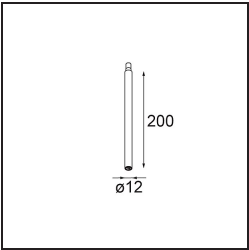

Date
Customer
Project
Type

Minude Jack Adjustable 45 1x LED 3000K Medium DE Black Brushed Anodised

Specifications

Material	11463181
Light Source Type	LED
LED Type	BRIDGELUX V6 HD G7
LED technology	LED COB
CRI	Min. 90
Colour Temperature	3000K
Lifetime	L80B10 @50,000 Hours
Lamp Included	Yes
Number of Light Sources	1
CIE flux code	100 100 100 100 61
Binning (SDCM)	2
Light Direction	Down
Optic	Lens
Measured beam angle (°)	31.2
Input Voltage	Constant Current Driver Required
Electrical Class	III
IP Rating	20
Glow wire rating (°C)	960
Indoor/Outdoor	Indoor
Application	Ceiling, Wall
Adjustability	H 360° V 0°/+90°
Distance to Lighted Object (m)	0,1
Primary Colour & Primary Finish	Black, Brushed Anodised
Gross weight (g)	258.0
Drive current (mA)	350 500
Min. forward voltage (Vf)	14,8 15,2
Max. forward voltage (Vf)	18,0 18,6
Connected load (W)	5,7 8,5
Luminous flux per lamp (lm)	444 598
Efficacy (lm/W)	78 70
Glare rating	1 2
Remark	<ul style="list-style-type: none"> • 3500K and 4000K on request • This is not a complete product. Modupoint Round or Modupoint Square system required.

TM30 & CRI diagram

Light distribution & beam diagram

Diagrams

Decorative Accessories

13240009 Stick Modupoint 100 White Structure
13240032 Stick Modupoint 100 Black Structure

13240109 Stick Modupoint 200 White Structure
13240132 Stick Modupoint 200 Black Structure