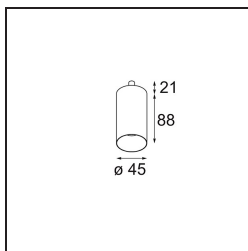

Date
Customer
Project
Type

Minude Jack Adjustable 45 1x LED 3000K Medium DE Black Brushed Anodised

Specifications

Material	11463181
Light Source Type	LED
LED Type	BRIDGELUX V6 HD G7
LED technology	LED COB
CRI	Min. 90
Colour Temperature	3000K
Lifetime	L80B10 @50,000 Hours
Lamp Included	Yes
Number of Light Sources	1
CIE flux code	100 100 100 100 61
Binning (SDCM)	2
Light Direction	Down
Optic	Lens
Measured beam angle (°)	31.2
Input Voltage	Constant Current Driver Required
Electrical Class	III
IP Rating	20
Glow wire rating (°C)	960
Indoor/Outdoor	Indoor
Application	Ceiling, Wall
Adjustability	H 360° V 0°/+90°
Distance to Lighted Object (m)	0,1
Primary Colour & Primary Finish	Black, Brushed Anodised
Gross weight (g)	258.0
Drive current (mA)	350 500
Min. forward voltage (Vf)	14,8 15,2
Max. forward voltage (Vf)	18,0 18,6
Connected load (W)	5,7 8,5
Luminous flux per lamp (lm)	444 598
Efficacy (lm/W)	78 70
Glare rating	1 2
Remark	<ul style="list-style-type: none"> • 3500K and 4000K on request • This is not a complete product. Modupoint Round or Modupoint Square system required.