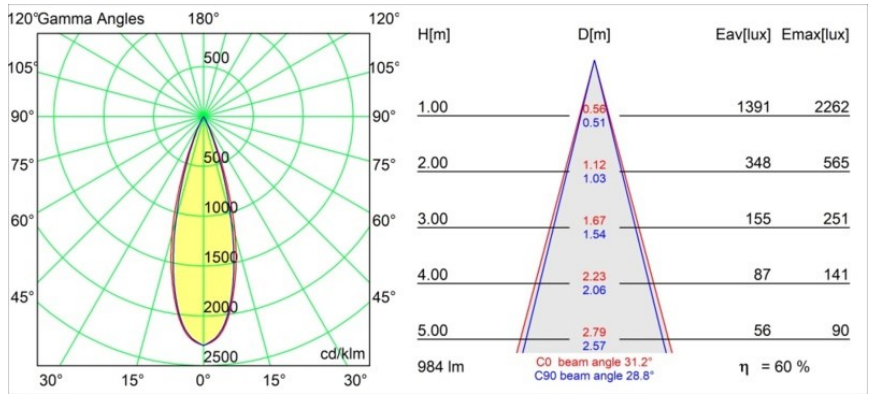

Light distribution & beam diagram