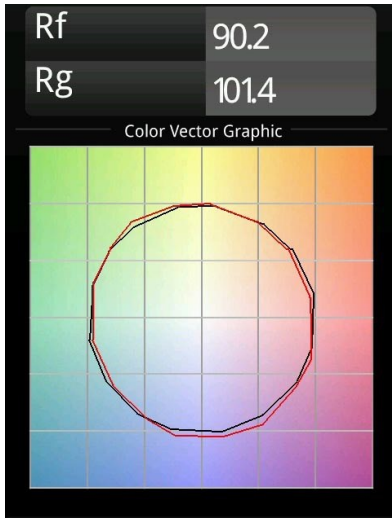

TM30 & CRI diagram