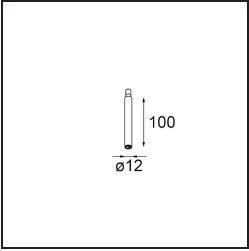

Date
Customer
Project
Type

Minude Jack Adjustable 45 1x LED 3000K Medium DE Black Brushed Anodised

Specifications

Material	11463181
Light Source Type	LED
LED Type	BRIDGELUX V6 HD G7
LED technology	LED COB
CRI	Min. 90
Colour Temperature	3000K
Lifetime	L80B10 @50,000 Hours
Lamp Included	Yes
Number of Light Sources	1
CIE flux code	100 100 100 100 61
Binning (SDCM)	2
Light Direction	Down
Optic	Lens
Measured beam angle (°)	31.2
Input Voltage	Constant Current Driver Required
Electrical Class	III
IP Rating	20
Glow wire rating (°C)	960
Indoor/Outdoor	Indoor
Application	Ceiling, Wall
Adjustability	H 360° V 0°/+90°
Distance to Lighted Object (m)	0,1
Primary Colour & Primary Finish	Black, Brushed Anodised
Gross weight (g)	258.0
Drive current (mA)	350 500
Min. forward voltage (Vf)	14,8 15,2
Max. forward voltage (Vf)	18,0 18,6
Connected load (W)	5,7 8,5
Luminous flux per lamp (lm)	444 598
Efficacy (lm/W)	78 70
Glare rating	1 2
Remark	<ul style="list-style-type: none"> • 3500K and 4000K on request • This is not a complete product. Modupoint Round or Modupoint Square system required.

TM30 & CRI diagram

Light distribution & beam diagram

Diagrams

Decorative Accessories

13240009 Stick Modupoint 100 White Structure
13240032 Stick Modupoint 100 Black Structure

13240109 Stick Modupoint 200 White Structure
13240132 Stick Modupoint 200 Black Structure