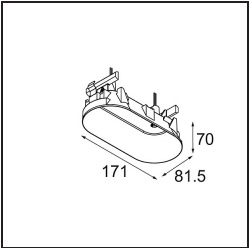

- **13240809** Modupoint Round Deep Recessed Trimless 82 2x DE White Structure
- **13240832** Modupoint Round Deep Recessed Trimless 82 2x DE Black Structure
- **13242009** Modupoint Round Surface 45 1x DE White Structure
- **13242084** Modupoint Round Surface 45 1x DE Silver Bronze Brushed Anodised
- **13242032** Modupoint Round Surface 45 1x DE Black Structure
- **13242041** Modupoint Round Surface 45 1x DE Champagne Brushed Anodised
- **13242081** Modupoint Round Surface 45 1x DE Black Brushed Anodised
- **13242082** Modupoint Round Surface 45 1x DE Bronze Brushed Anodised
- **13242080** Modupoint Round Surface 45 1x DE Black Chrome
- **13242004** Modupoint Round Surface 45 1x DE Cast Grey Matt