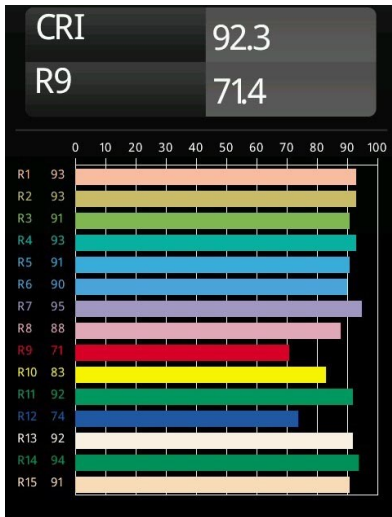

TM30 & CRI diagram