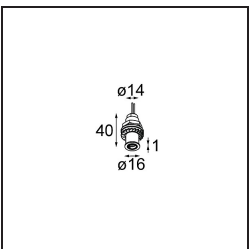

- **13242132** Modupoint Round Panel Mount Recessed 17 1x DE Black Structure
- **13242109** Modupoint Round Panel Mount Recessed 17 1x DE White Structure

■ Choose a required accessory