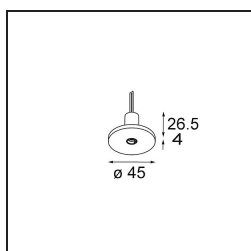

- **13240309** Modupoint Round Recessed 45 1x DE White Structure
- **13240332** Modupoint Round Recessed 45 1x DE Black Structure