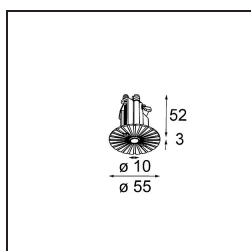

- **13240400** Modupoint Round Recessed Trimless 10 1x DE