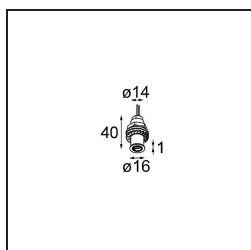

- **13242132** Modupoint Round Panel Mount Recessed 17 1x DE Black Structure
- **13242109** Modupoint Round Panel Mount Recessed 17 1x DE White Structure

■ Choisir un accessoire requis