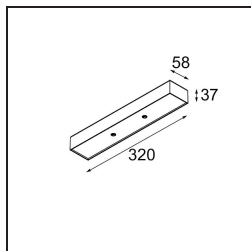

- **13490009** Modupoint Square Surface 320X58 2x Jack Trailing Edge DI 500mA White Structure
- **13490032** Modupoint Square Surface 320X58 2x Jack Trailing Edge DI 500mA Black Structure
- **13490109** Modupoint Square Surface 320X58 2x Jack 1800-3000K WD Trailing Edge DI 350mA White Structure
- **13490132** Modupoint Square Surface 320X58 2x Jack 1800-3000K WD Trailing Edge DI 350mA Black Structure
- **13490209** Modupoint Square Surface 320X58 2x Jack 1-10V DI 500mA White Structure
- **13490232** Modupoint Square Surface 320X58 2x Jack 1-10V DI 500mA Black Structure
- **13490309** Modupoint Square Surface 320X58 2x Jack 1800-3000K WD 1-10V DI 350mA White Structure
- **13490332** Modupoint Square Surface 320X58 2x Jack 1800-3000K WD 1-10V DI 350mA Black Structure
- **13490409** Modupoint Square Surface 320X58 2x Jack DALI/Push-Dim DI 500mA White Structure
- **13490432** Modupoint Square Surface 320X58 2x Jack DALI/Push-Dim DI 500mA Black Structure
- **13490509** Modupoint Square Surface 320X58 2x Jack 1800-3000K WD DALI/Push-Dim DI 350mA White Structure
- **13490532** Modupoint Square Surface 320X58 2x Jack 1800-3000K WD DALI/Push-Dim DI 350mA Black Structure
- **13493009** Modupoint Square Surface 320X58 2x Jack Casambi DI 500mA White Structure
- **13493109** Modupoint Square Surface 320X58 2x Jack 1800-3000K WD Casambi DI 350mA White Structure
- **13493032** Modupoint Square Surface 320X58 2x Jack Casambi DI 500mA Black Structure
- **13493132** Modupoint Square Surface 320X58 2x Jack 1800-3000K WD Casambi DI 350mA Black Structure