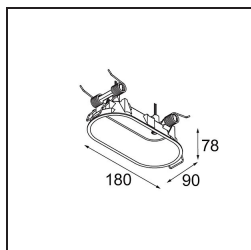

- **13240709** Modupoint Round Deep Recessed 90 2x DE White Structure
- **13240732** Modupoint Round Deep Recessed 90 2x DE Black Structure