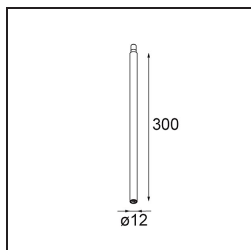

13240209 Stick Modupoint 300 White Structure
13240232 Stick Modupoint 300 Black Structure