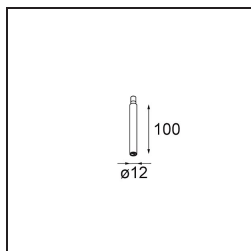

Decorative Accessories

13240009 Stick Modupoint 100 White Structure
13240032 Stick Modupoint 100 Black Structure