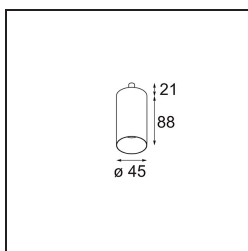

### Specifications

Material	11463109
Light Source Type	LED
LED Type	BRIDGELUX V6 HD G7
LED technology	LED COB
CRI	Min. 90
Colour Temperature	3000K
Lifetime	L80B10 @50,000 Hours
Lamp Included	Yes
Number of Light Sources	1
CIE flux code	98 100 100 100 62
Binning (SDCM)	2
Light Direction	Down
Optic	Lens
Measured beam angle (°)	29.6
Input Voltage	Constant Current Driver Required
Electrical Class	III
IP Rating	20
Glow wire rating (°C)	960
Indoor/Outdoor	Indoor
Application	Ceiling, Wall
Adjustability	H 360° V 0°/+90°
Distance to Lighted Object (m)	0,1
Primary Colour & Primary Finish	White, Structure
Gross weight (g)	258.0
Drive current (mA)	350      500
Min. forward voltage (Vf)	14,8      15,2
Max. forward voltage (Vf)	18,0      18,6
Connected load (W)	5,7      8,5
Luminous flux per lamp (lm)	453      610
Efficacy (lm/W)	79      72
Glare rating	12      13
Remark	<ul style="list-style-type: none"> <li>• 3500K and 4000K on request</li> <li>• This is not a complete product. Modupoint Round or Modupoint Square system required.</li> </ul>