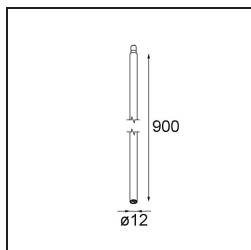

13242632 Stick Modupoint 900 Black Structure
13242609 Stick Modupoint 900 White Structure