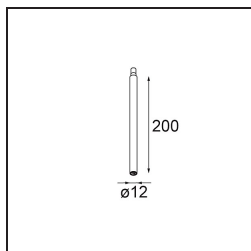

13240109 Stick Modupoint 200 White Structure
13240132 Stick Modupoint 200 Black Structure