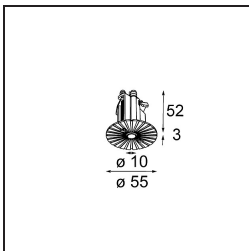

- **13240400** Modupoint Round Recessed Trimless 10 1x DE