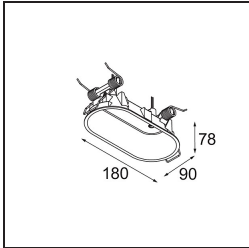

- **13240709** Modupoint Round Deep Recessed 90 2x DE White Structure
- **13240732** Modupoint Round Deep Recessed 90 2x DE Black Structure