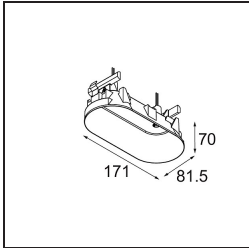

- **13240809** Modupoint Round Deep Recessed Trimless 82 2x DE White Structure
- **13240832** Modupoint Round Deep Recessed Trimless 82 2x DE Black Structure
- **13242009** Modupoint Round Surface 45 1x DE White Structure
- **13242084** Modupoint Round Surface 45 1x DE Silver Bronze Brushed Anodised
- **13242032** Modupoint Round Surface 45 1x DE Black Structure
- **13242041** Modupoint Round Surface 45 1x DE Champagne Brushed Anodised
- **13242081** Modupoint Round Surface 45 1x DE Black Brushed Anodised
- **13242082** Modupoint Round Surface 45 1x DE Bronze Brushed Anodised
- **13242080** Modupoint Round Surface 45 1x DE Black Chrome
- **13242004** Modupoint Round Surface 45 1x DE Cast Grey Matt