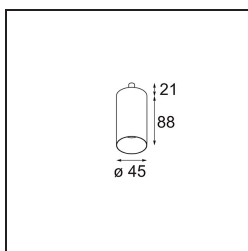

Specifications

Material	11463084
Light Source Type	LED
LED Type	BRIDGELUX V6 HD G7
LED technology	LED COB
CRI	Min. 90
Colour Temperature	2700K
Lifetime	L80B10 @50,000 Hours
Lamp Included	Yes
Number of Light Sources	1
CIE flux code	100 100 100 100 62
Binning (SDCM)	2
Light Direction	Down
Optic	Lens
Measured beam angle (°)	29.3
Input Voltage	Constant Current Driver Required
Electrical Class	III
IP Rating	20
Glow wire rating (°C)	960
Indoor/Outdoor	Indoor
Application	Ceiling, Wall
Adjustability	H 360° V 0°/+90°
Distance to Lighted Object (m)	0,1
Primary Colour & Primary Finish	Silver Bronze, Brushed Anodised
Gross weight (g)	258.0
Drive current (mA)	350 500
Min. forward voltage (Vf)	14,8 15,2
Max. forward voltage (Vf)	18,0 18,6
Connected load (W)	5,7 8,5
Luminous flux per lamp (lm)	444 599
Efficacy (lm/W)	78 71
Glare rating	1 2
Remark	<ul style="list-style-type: none"> • 3500K and 4000K on request • This is not a complete product. Modupoint Round or Modupoint Square system required.