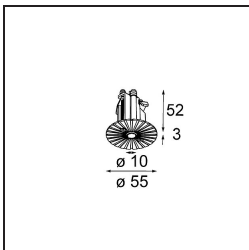

- **13240400** Modupoint Round Recessed Trimless 10 1x DE