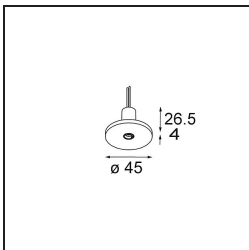

- **13240309** Modupoint Round Recessed 45 1x DE White Structure
- **13240332** Modupoint Round Recessed 45 1x DE Black Structure