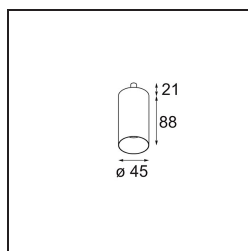

### Specifications

Material	11463081
Light Source Type	LED
LED Type	BRIDGELUX V6 HD G7
LED technology	LED COB
CRI	Min. 90
Colour Temperature	2700K
Lifetime	L80B10 @50,000 Hours
Lamp Included	Yes
Number of Light Sources	1
CIE flux code	100 100 100 100 61
Binning (SDCM)	2
Light Direction	Down
Optic	Lens
Measured beam angle (°)	31.2
Input Voltage	Constant Current Driver Required
Electrical Class	III
IP Rating	20
Glow wire rating (°C)	960
Indoor/Outdoor	Indoor
Application	Ceiling, Wall
Adjustability	H 360° V 0°/+90°
Distance to Lighted Object (m)	0,1
Primary Colour & Primary Finish	Black, Brushed Anodised
Gross weight (g)	258.0
Drive current (mA)	350      500
Min. forward voltage (Vf)	14,8      15,2
Max. forward voltage (Vf)	18,0      18,6
Connected load (W)	5,7      8,5
Luminous flux per lamp (lm)	434      586
Efficacy (lm/W)	76      69
Glare rating	1      2
Remark	<ul style="list-style-type: none"> <li>• 3500K and 4000K on request</li> <li>• This is not a complete product. Modupoint Round or Modupoint Square system required.</li> </ul>