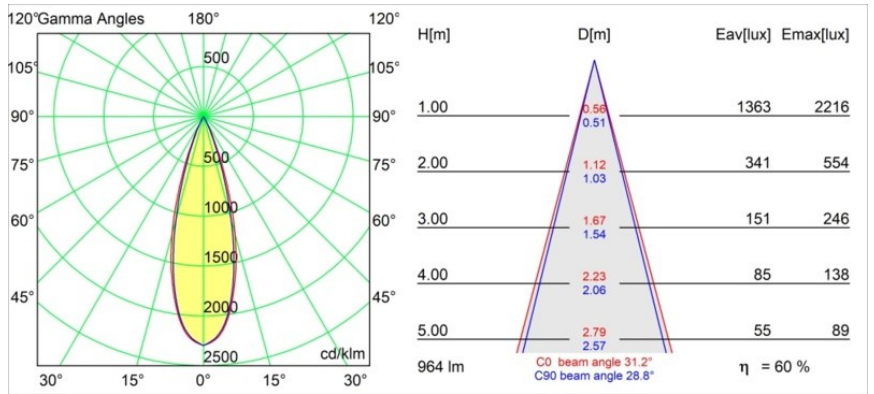

Light distribution & beam diagram