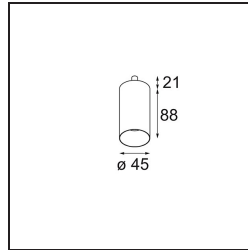

Specifications

Material	11463081
Light Source Type	LED
LED Type	BRIDGELUX V6 HD G7
LED technology	LED COB
CRI	Min. 90
Colour Temperature	2700K
Lifetime	L80B10 @50,000 Hours
Lamp Included	Yes
Number of Light Sources	1
CIE flux code	100 100 100 100 61
Binning (SDCM)	2
Light Direction	Down
Optic	Lens
Measured beam angle (°)	31.2
Input Voltage	Constant Current Driver Required
Electrical Class	III
IP Rating	20
Glow wire rating (°C)	960
Indoor/Outdoor	Indoor
Application	Ceiling, Wall
Adjustability	H 360° V 0°/+90°
Distance to Lighted Object (m)	0,1
Primary Colour & Primary Finish	Black, Brushed Anodised
Gross weight (g)	258.0
Drive current (mA)	350 500
Min. forward voltage (Vf)	14,8 15,2
Max. forward voltage (Vf)	18,0 18,6
Connected load (W)	5,7 8,5
Luminous flux per lamp (lm)	434 586
Efficacy (lm/W)	76 69
Glare rating	1 2
Remark	<ul style="list-style-type: none"> • 3500K and 4000K on request • This is not a complete product. Modupoint Round or Modupoint Square system required.