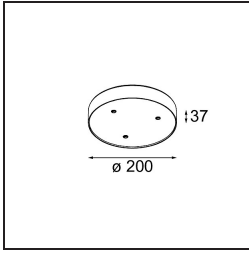

- **13492009** Modupoint Round Surface 200 3x Jack Trailing Edge DI 500mA White Structure
- **13492109** Modupoint Round Surface 200 3x Jack 1800-3000K WD Trailing Edge DI 350mA White Structure
- **13492032** Modupoint Round Surface 200 3x Jack Trailing Edge DI 500mA Black Structure
- **13492209** Modupoint Round Surface 200 3x Jack 1-10V DI 500mA White Structure
- **13492132** Modupoint Round Surface 200 3x Jack 1800-3000K WD Trailing Edge DI 350mA Black Structure
- **13492309** Modupoint Round Surface 200 3x Jack 1800-3000K WD 1-10V DI 350mA White Structure
- **13492232** Modupoint Round Surface 200 3x Jack 1-10V DI 500mA Black Structure
- **13492409** Modupoint Round Surface 200 3x Jack DALI/Push-Dim DI 500mA White Structure
- **13492332** Modupoint Round Surface 200 3x Jack 1800-3000K WD 1-10V DI 350mA Black Structure
- **13492509** Modupoint Round Surface 200 3x Jack 1800-3000K WD DALI/Push-Dim DI 350mA White Structure
- **13492432** Modupoint Round Surface 200 3x Jack DALI/Push-Dim DI 500mA Black Structure
- **13492532** Modupoint Round Surface 200 3x Jack 1800-3000K WD DALI/Push-Dim DI 350mA Black Structure
- **13495009** Modupoint Round Surface 200 3x Jack Casambi DI 500mA White Structure
- **13495032** Modupoint Round Surface 200 3x Jack Casambi DI 500mA Black Structure
- **13495109** Modupoint Round Surface 200 3x Jack 1800-3000K WD Casambi DI 350mA White Structure
- **13495132** Modupoint Round Surface 200 3x Jack 1800-3000K WD Casambi DI 350mA Black Structure