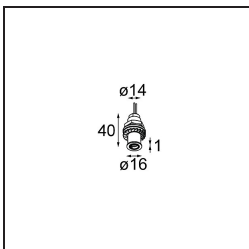

- **13242132** Modupoint Round Panel Mount Recessed 17 1x DE Black Structure
- **13242109** Modupoint Round Panel Mount Recessed 17 1x DE White Structure

■ Choisir un accessoire requis