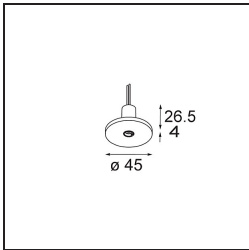

- **13240309** Modupoint Round Recessed 45 1x DE White Structure
- **13240332** Modupoint Round Recessed 45 1x DE Black Structure