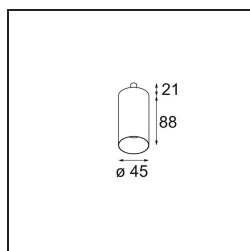

Specifications

Material	11463009
Light Source Type	LED
LED Type	BRIDGELUX V6 HD G7
LED technology	LED COB
CRI	Min. 90
Colour Temperature	2700K
Lifetime	L80B10 @50,000 Hours
Lamp Included	Yes
Number of Light Sources	1
CIE flux code	98 100 100 100 62
Binning (SDCM)	2
Light Direction	Down
Optic	Lens
Measured beam angle (°)	29.6
Input Voltage	Constant Current Driver Required
Electrical Class	III
IP Rating	20
Glow wire rating (°C)	960
Indoor/Outdoor	Indoor
Application	Ceiling, Wall
Adjustability	H 360° V 0°/+90°
Distance to Lighted Object (m)	0,1
Primary Colour & Primary Finish	White, Structure
Gross weight (g)	258.0
Drive current (mA)	350 500
Min. forward voltage (Vf)	14,8 15,2
Max. forward voltage (Vf)	18,0 18,6
Connected load (W)	5,7 8,5
Luminous flux per lamp (lm)	444 598
Efficacy (lm/W)	78 70
Glare rating	12 13
Remark	<ul style="list-style-type: none"> • 3500K and 4000K on request • This is not a complete product. Modupoint Round or Modupoint Square system required.